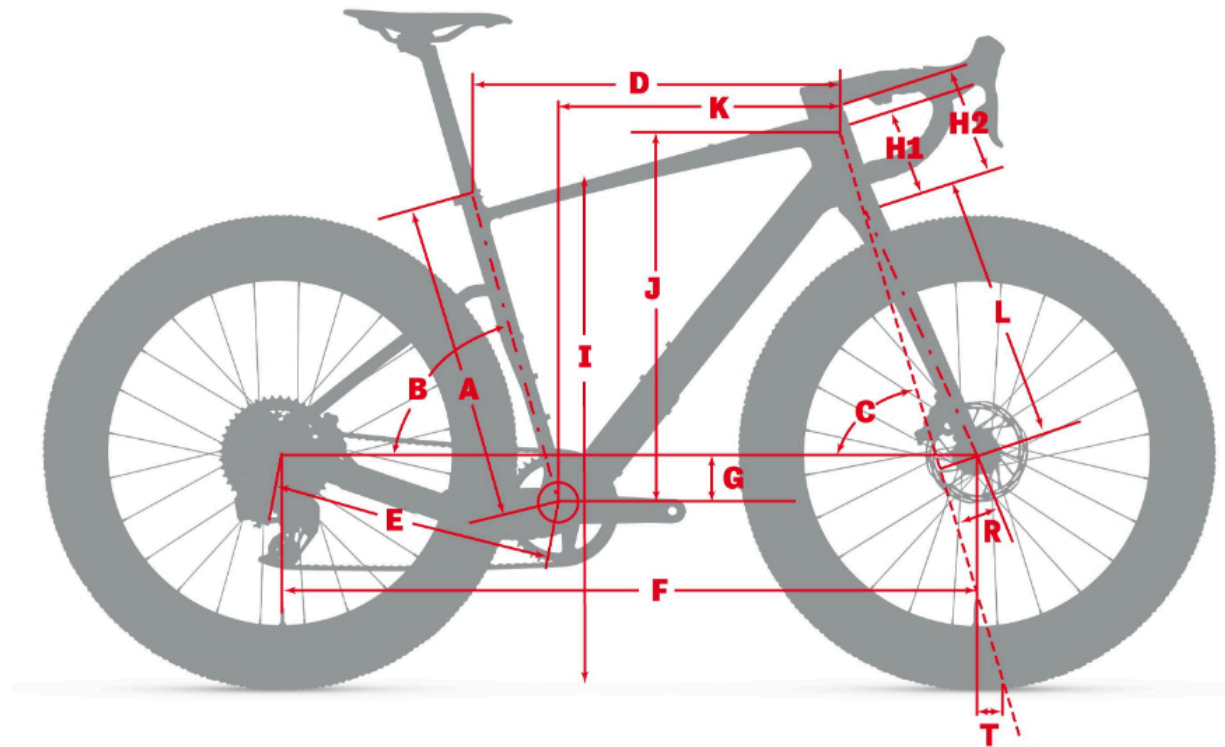

2026 Argon 18 Dark Matter Shimano GRX RX610/822 - Geometry

Measurement	XXS	XS	S	M	L	XL
Seat tube Height	42.0	43.5	46.0	49.5	54.0	58.5
Seat tube angle	75.5	74.9	74.3	73.7	73.1	72.5
Head Tube Angle	68.5	70.0	70.5	71.0	71.0	71.0
Top tube length	50.7	53.0	55.3	57.7	60.2	62.9
Chain stay length	43.6	43.6	43.6	43.6	43.6	43.6
Wheelbase	103.0	103.6	104.5	105.9	108.0	110.1
BB Drop	8.0	8.0	7.8	7.8	7.6	7.6

Measurement	XXS	XS	S	M	L	XL
Head Tube Length 3D (0mm)	7.2	8.7	10.6	12.6	15.1	17.8
Head Tube Length 3D (35mm)	9,5	11.2	13.1	15.1	17.6	20.3
Stand Over Height	71.3	72.9	75.5	78.6	82.5	86.3
Fork Length (Axle-to-crown)	425.0	425.0	425.0	425.0	425.0	425.0
Fork Rake	54.0	54.0	48.0	48.0	48.0	48.0
Trail	8.6	7.6	7.9	7.5	7.5	7.5

Fit (Stack and Reach)

Measurement	XXS	XS	S	M	L	XL
Stack min	52.0	54.0	56.1	58.2	60.3	62.9
Stack max with 3D (35mm)	54.3	56.4	58.5	60.6	62.7	65.3
Reach	37.0	38.2	39.4	40.6	41.8	43.0
Reach 3D (35mm)	36.1	37.3	38.6	39.8	41.0	42.2
Saddle Height Min	59.0	60,5	63.0	66,5	71.0	75,5
Saddle Height Max	79.0	80,5	83.0	86,5	91.0	95,5