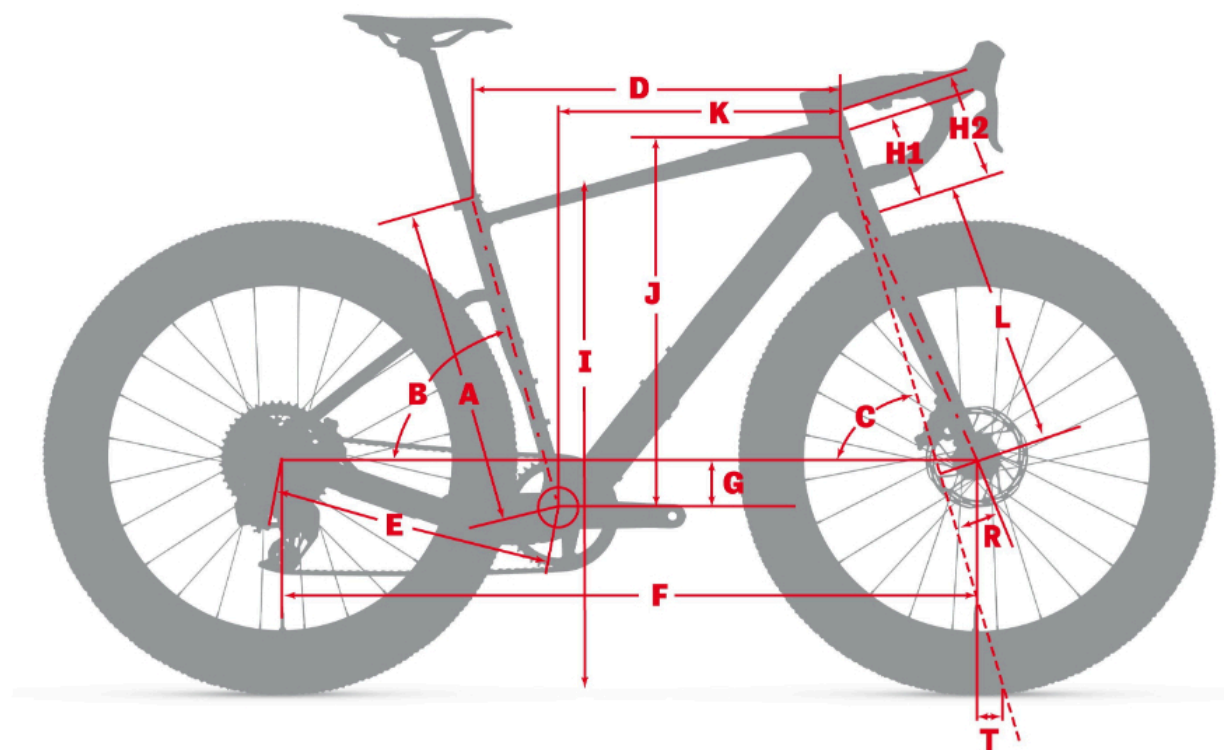

2026 Argon 18 Dark Matter Sram Force XPLR AXS - Root Beer - Geometry

Measurement	XXS	XS	S	M	L	XL
Seat tube Height	42.0	43.5	46.0	49.5	54.0	58.5
Seat tube angle	75.5	74.9	74.3	73.7	73.1	72.5
Head Tube Angle	68.5	70.0	70.5	71.0	71.0	71.0
Top tube length	50.7	53.0	55.3	57.7	60.2	62.9
Chain stay length	43.6	43.6	43.6	43.6	43.6	43.6
Wheelbase	103.0	103.6	104.5	105.9	108.0	110.1

Measurement	XXS	XS	S	M	L	XL
BB Drop	8.0	8.0	7.8	7.8	7.6	7.6
Head Tube Length 3D (0mm)	7.2	8.7	10.6	12.6	15.1	17.8
Head Tube Length 3D (35mm)	9,5	11.2	13.1	15.1	17.6	20.3
Stand Over Height	71.3	72.9	75.5	78.6	82.5	86.3
Fork Length (Axle-to-crown)	425.0	425.0	425.0	425.0	425.0	425.0
Fork Rake	54.0	54.0	48.0	48.0	48.0	48.0
Trail	8.6	7.6	7.9	7.5	7.5	7.5

Fit (Stack and Reach)

Measurement	XXS	XS	S	M	L	XL
Stack min	52.0	54.0	56.1	58.2	60.3	62.9
Stack max with 3D (35mm)	54.3	56.4	58.5	60.6	62.7	65.3
Reach	37.0	38.2	39.4	40.6	41.8	43.0
Reach 3D (35mm)	36.1	37.3	38.6	39.8	41.0	42.2
Saddle Height Min	59.0	60,5	63.0	66,5	71.0	75,5
Saddle Height Max	79.0	80,5	83.0	86,5	91.0	95,5