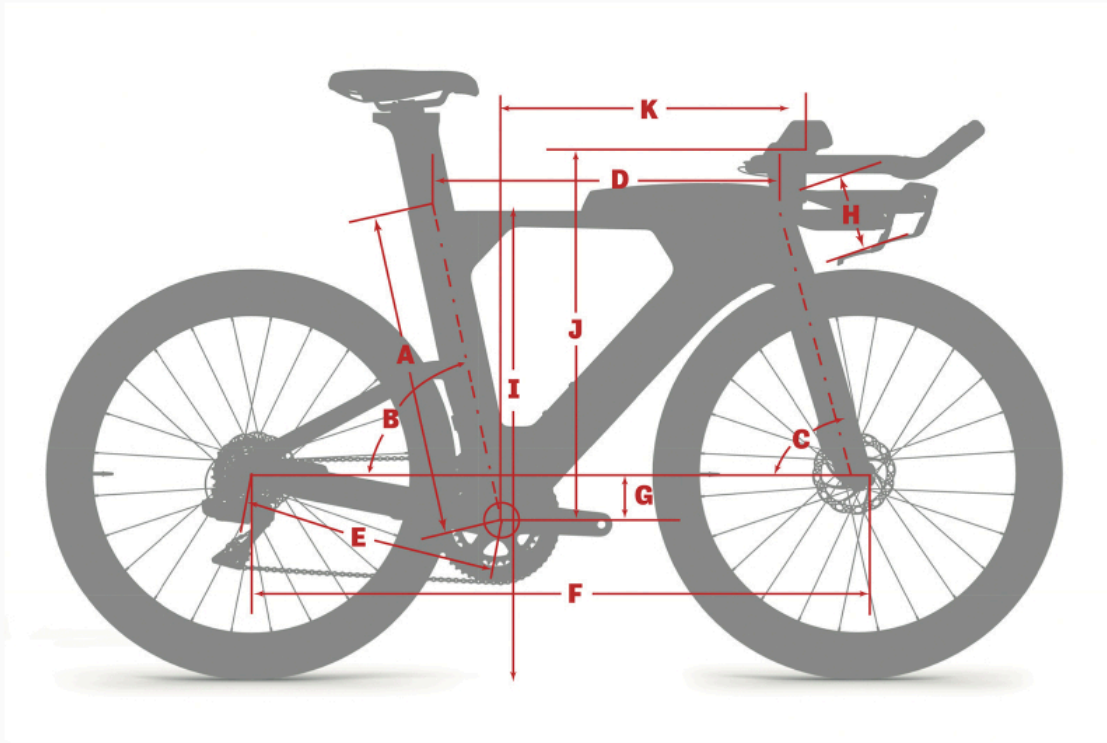

2026 Argon 18 E119 Frameset - Geometry

Measurement	XXS	XS	S	M	L	XL
Seat tube Height		45.5	50.2	51.7	54.2	57.3
Seat tube angle		78.0	78.0	78.0	78.0	78.0
Head Tube Angle		72.0	72.0	72.0	72.0	72.0
Top tube length		49.1	50.5	51.8	53.3	54.9
Chain stay length		41.3	41.3	41.3	41.3	41.3
Wheelbase		97.4	98.8	100.3	102.1	104.1
BB Drop		7.3	7.3	7.3	7.3	7.3

Measurement	XXS	XS	S	M	L	XL
Head Tube Length Min		6.0	7.0	8.6	11.3	14.4
Stand Over Height		72.6	76.5	78.0	80.5	83.2

Fit (Stack and Reach)

Measurement	XXS	XS	S	M	L	XL
Armpad stack		57.3 - 66.3	58.3 - 67.3	59.8 - 68.8	62.3 - 71.3	65.3 - 74.3
Armpad Reach		41.4 - 50.1	42.4 - 51.1	43.4 - 52.1	44.4 - 53.1	45.4 - 54.1
Saddle Height Min		58.0	62.7	64.2	66.7	69.8
Saddle Height Max		77.5	82.2	83.7	86.2	89.3