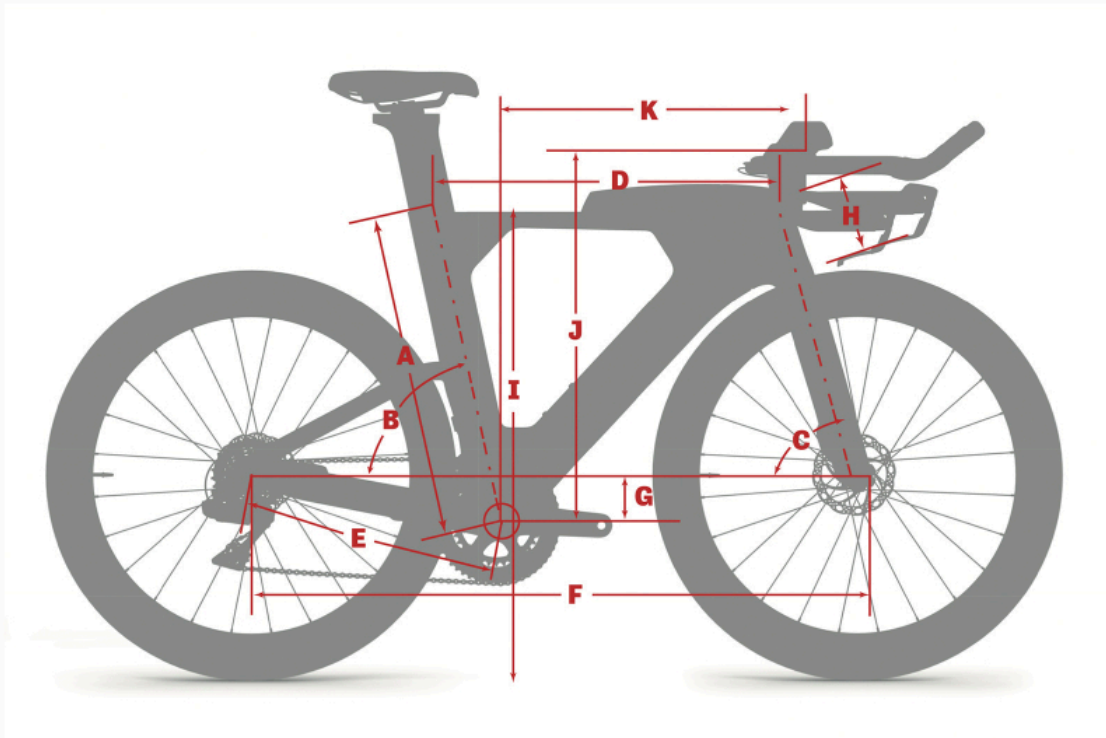

2026 Argon 18 E119 Sram Red AXS E1 Constellation Black - Geometry

Measurement	XXS	XS	S	M	L	XL
Seat tube Height		45.5	50.2	51.7	54.2	57.3
Seat tube angle		78.0	78.0	78.0	78.0	78.0
Head Tube Angle		72.0	72.0	72.0	72.0	72.0
Top tube length		49.1	50.5	51.8	53.3	54.9
Chain stay length		41.3	41.3	41.3	41.3	41.3
Wheelbase		97.4	98.8	100.3	102.1	104.1

Measurement	XXS	XS	S	M	L	XL
BB Drop		7.3	7.3	7.3	7.3	7.3
Head Tube Length Min		6.0	7.0	8.6	11.3	14.4
Stand Over Height		72.6	76.5	78.0	80.5	83.2

Fit (Stack and Reach)

Measurement	XXS	XS	S	M	L	XL
Armpad stack		57.3 - 66.3	58.3 - 67.3	59.8 - 68.8	62.3 - 71.3	65.3 - 74.3
Armpad Reach		41.4 - 50.1	42.4 - 51.1	43.4 - 52.1	44.4 - 53.1	45.4 - 54.1
Saddle Height Min		58.0	62.7	64.2	66.7	69.8
Saddle Height Max		77.5	82.2	83.7	86.2	89.3