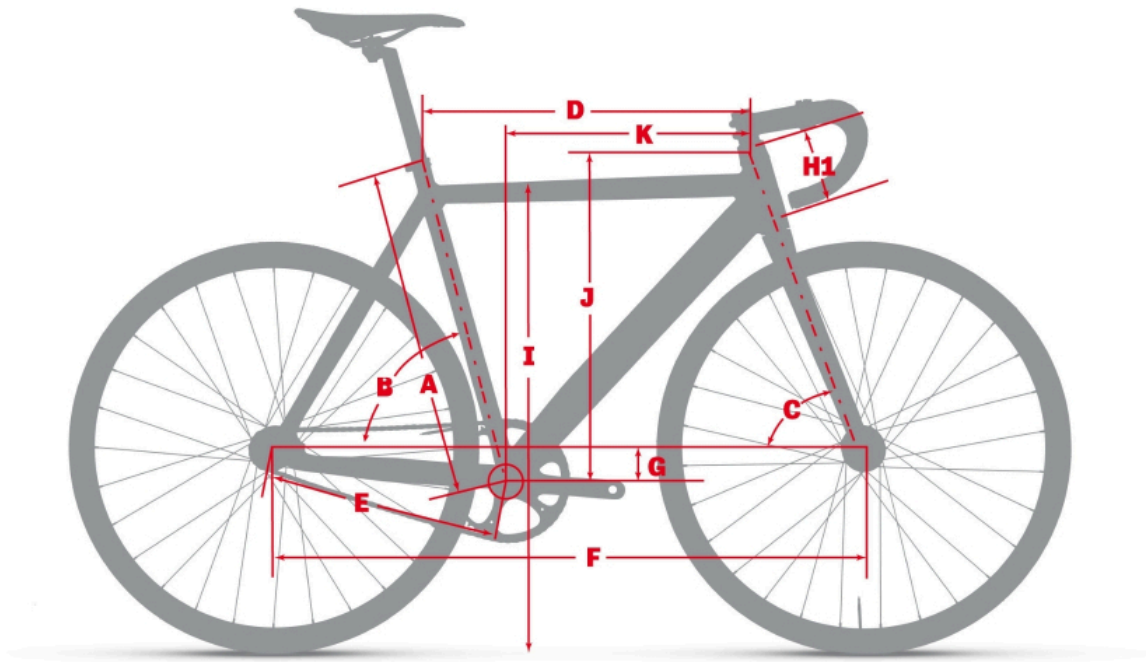

2026 Argon 18 Electron Frameset - Black/Red Gloss - Geometry

Measurement	XXS	XS	S	M	L	XL
Seat tube Height		41.0	51.0	54.0	57.0	
Seat tube angle		76.5	75.0	74.5	74.0	
Head Tube Angle		74.0	74.5	74.5	74.5	
Top tube length		51.0	53.0	55.0	57.0	
Chain stay length		37.5	37.5	37.5	37.5	
Wheelbase		92.5	93.0	94.5	95.5	
BB Drop		5.0	5.0	5.0	5.0	

Measurement	XXS	XS	S	M	L	XL
Headtube Length		8.5	10.0	11.5	13.0	
Stand Over Height		74.0	75.5	77.0	78.5	

Fit (Stack and Reach)

Measurement	XXS	XS	S	M	L	XL
Stack Min		48.5	50.0	51.5	53.0	
Reach Min		39.0	39.5	40.5	41.5	