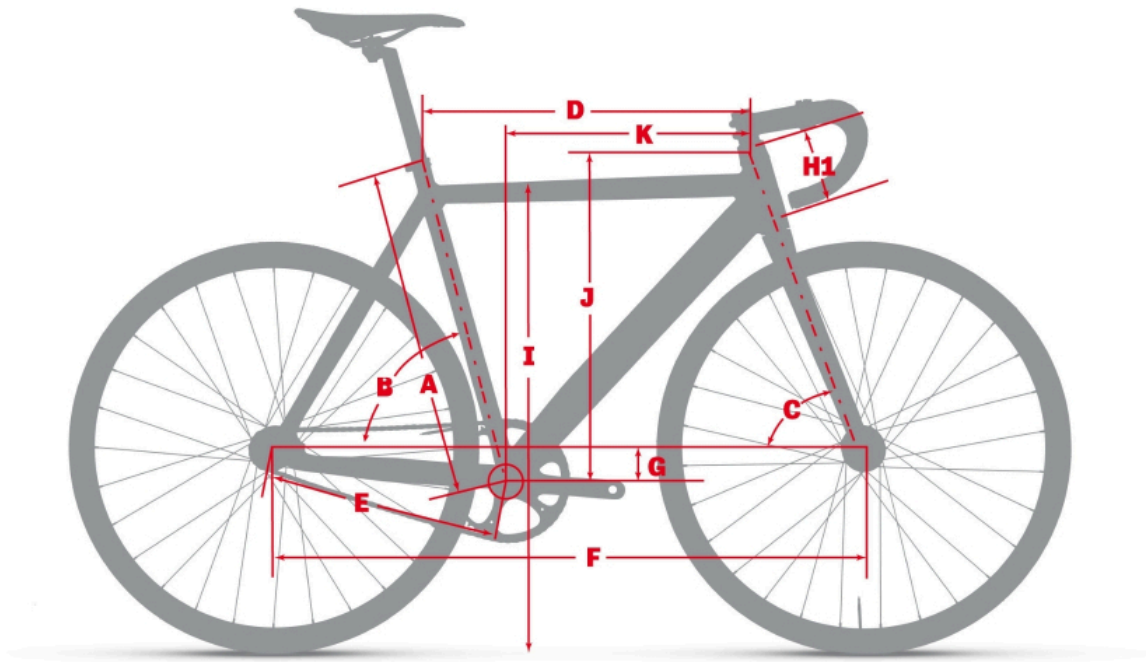

# 2026 Argon 18 Electron Kit Track - Black/Red Gloss - Geometry

Measurement	XXS	XS	S	M	L	XL
Seat tube Height		41.0	51.0	54.0	57.0	
Seat tube angle		76.5	75.0	74.5	74.0	
Head Tube Angle		74.0	74.5	74.5	74.5	
Top tube length		51.0	53.0	55.0	57.0	
Chain stay length		37.5	37.5	37.5	37.5	
Wheelbase		92.5	93.0	94.5	95.5	
BB Drop		5.0	5.0	5.0	5.0	

<b>Measurement</b>	<b>XXS</b>	<b>XS</b>	<b>S</b>	<b>M</b>	<b>L</b>	<b>XL</b>
Headtube Length		8.5	10.0	11.5	13.0	
Stand Over Height		74.0	75.5	77.0	78.5	

### **Fit (Stack and Reach)**

<b>Measurement</b>	<b>XXS</b>	<b>XS</b>	<b>S</b>	<b>M</b>	<b>L</b>	<b>XL</b>
Stack Min		48.5	50.0	51.5	53.0	
Reach Min		39.0	39.5	40.5	41.5	