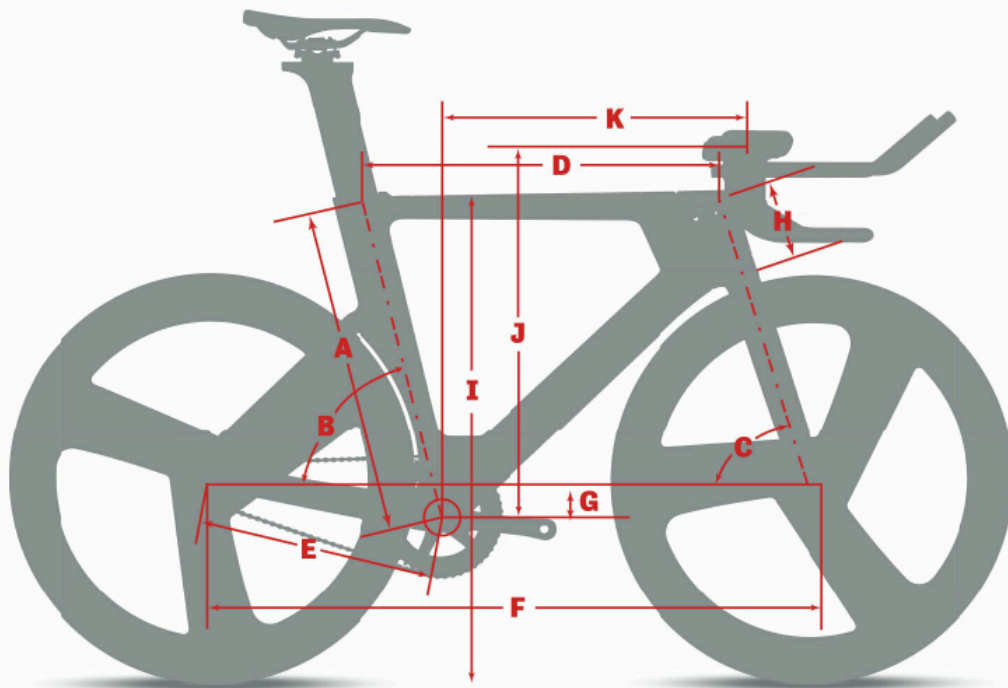

2026 Argon 18 Electron Pro RIO Pursuit Frameset - Black Matte/Red Gloss - Geometry

Measurement	XXS	XS	S	M	L	XL
Seat tube Height		42.3	51.7	52.9	54.2	
Seat tube angle		76.0	76.0	76.0	76.0	
Head Tube Angle		72.7	72.7	72.7	72.7	
Top tube length		51.5	54.0	55.6	57.5	
Chain stay length		37.5	37.5	37.5	37.5	
Wheelbase		94.7	96.9	98.4	100.1	

Measurement	XXS	XS	S	M	L	XL
BB Drop		3.7	5.0	5.5	6.0	
Head Tube Length Min		8.3	11.0	12.0	13.0	
Stand Over Height		71.1	78.3	79.8	81.2	

Fit (Stack and Reach)

Measurement	XXS	XS	S	M	L	XL
Stack Min		49.6	53.5	54.9	56.4	
Stack Max		59.6	63.5	64.9	66.4	
Reach Min		45.1	46.7	47.9	49.4	
Reach Max		49.6	51.2	52.4	53.9	
Saddle Height Min		54.3	63.7	64.9	66.2	
Saddle Height Max		83.3	92.7	93.9	95.2	