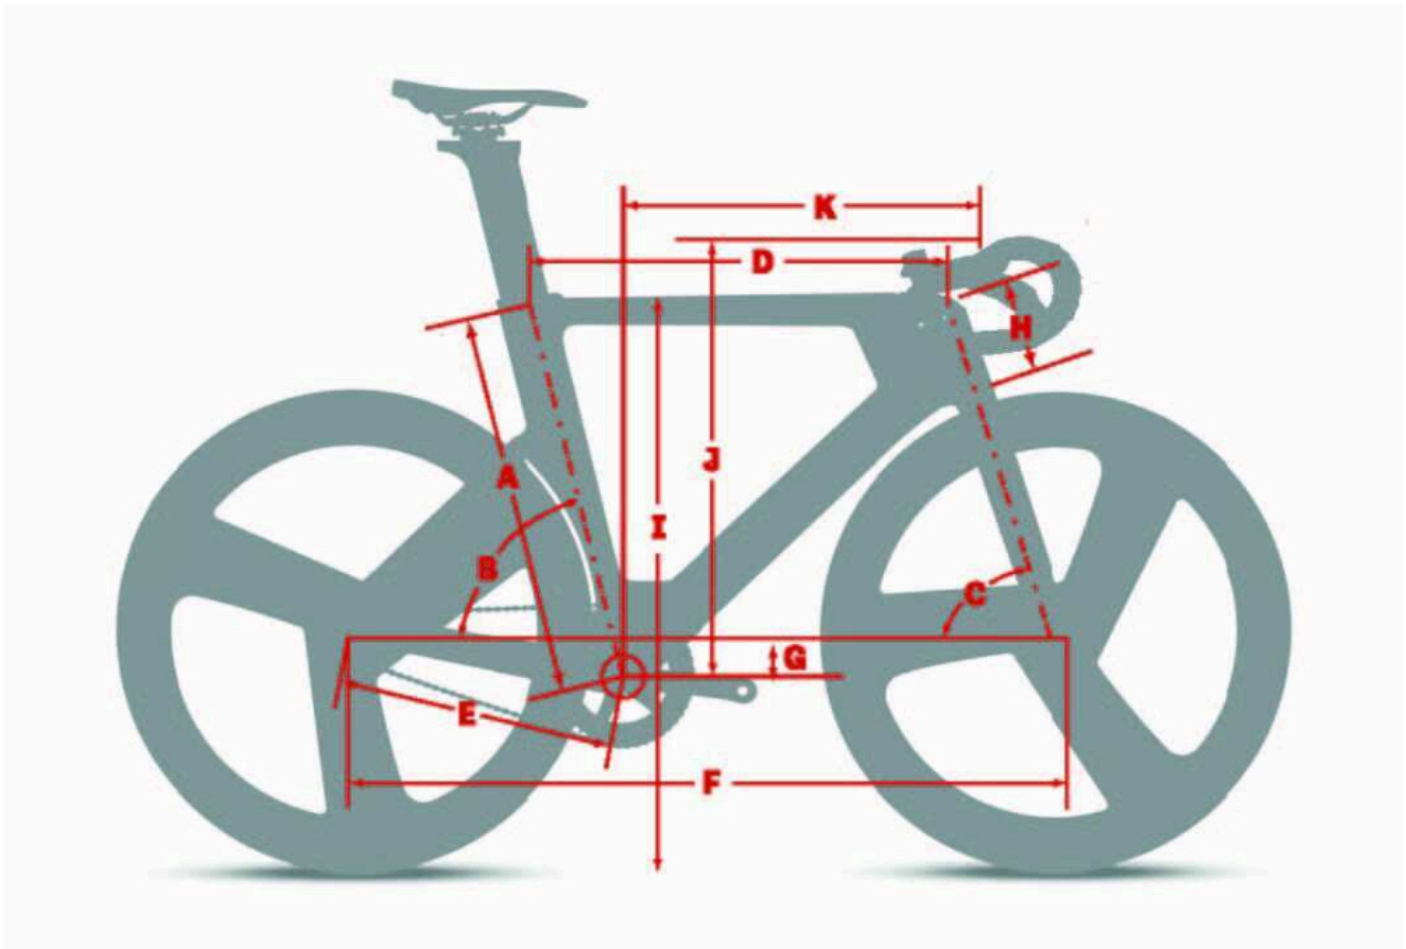

# 2026 Argon 18 Electron Pro RIO Sprint Frameset - Black Matte/Red Gloss - Geometry

Measurement	XXS	XS	S	M	L	XL
Seat tube Height		42.3	51.7	52.9	54.2	
Seat tube angle		76.0	76.0	76.0	76.0	
Head Tube Angle		72.7	72.7	72.7	72.7	
Top tube length		51.5	54.0	55.6	57.5	
Chain stay length		37.5	37.5	37.5	37.5	
Wheelbase		94.7	96.9	98.4	100.1	

Measurement	XXS	XS	S	M	L	XL
BB Drop		3.7	5.0	5.5	6.0	
Head Tube Length Min		8.3	11.0	12.0	13.0	
Stand Over Height		71.1	78.3	79.8	81.2	

### Fit (Stack and Reach)

Measurement	XXS	XS	S	M	L	XL
Stack Min		46.0	49.9	51.4	52.8	
Reach Min		39.6	41.2	42.5	43.9	
Saddle Height Min		54.3	63.7	64.9	66.2	
Saddle Height Max		83.3	92.7	93.9	95.2	