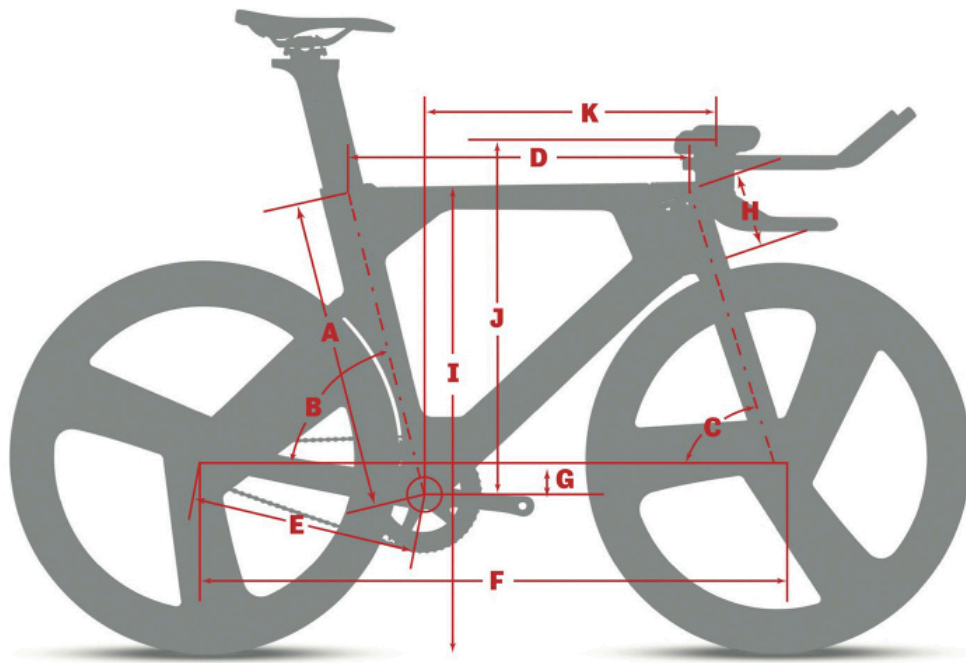

# 2026 Argon 18 Electron Pro TKO Pursuit Frameset - Frozen Black - Geometry

| Measurement       | XXS | XS   | S    | M    | L     | XL |
|-------------------|-----|------|------|------|-------|----|
| Seat tube Height  |     | 43.0 | 51.5 | 53.0 | 54.0  |    |
| Seat tube angle   |     | 76.0 | 76.0 | 76.0 | 76.0  |    |
| Head Tube Angle   |     | 72.7 | 72.7 | 72.7 | 72.7  |    |
| Top tube length   |     | 51.5 | 54.0 | 56.3 | 59.1  |    |
| Chain stay length |     | 37.5 | 37.5 | 37.5 | 37.5  |    |
| Wheelbase         |     | 94.7 | 96.9 | 99.1 | 102.0 |    |

| <b>Measurement</b>   | <b>XXS</b> | <b>XS</b> | <b>S</b> | <b>M</b> | <b>L</b> | <b>XL</b> |
|----------------------|------------|-----------|----------|----------|----------|-----------|
| BB Drop              |            | 3.7       | 5.0      | 5.5      | 5.5      |           |
| Head Tube Length Min |            | 10.2      | 12.9     | 13.9     | 15.5     |           |
| Stand Over Height    |            | 73.2      | 79.4     | 80.4     | 81.5     |           |

### **Fit (Stack and Reach)**

| <b>Measurement</b> | <b>XXS</b> | <b>XS</b> | <b>S</b> | <b>M</b> | <b>L</b> | <b>XL</b> |
|--------------------|------------|-----------|----------|----------|----------|-----------|
| Stack Min          |            | 49.7      | 53.6     | 55.1     | 56.6     |           |
| Stack Max          |            | 59.7      | 63.6     | 65.1     | 66.6     |           |
| Reach Min          |            | 44.8      | 46.3     | 48.3     | 50.7     |           |
| Reach Max          |            | 49.3      | 50.8     | 52.8     | 55.2     |           |
| Stack (Drop Bar)   |            | 46.1      | 50.0     | 51.5     | 53.0     |           |
| Reach (Drop Bar)   |            | 39.7      | 41.2     | 43.2     | 45.6     |           |