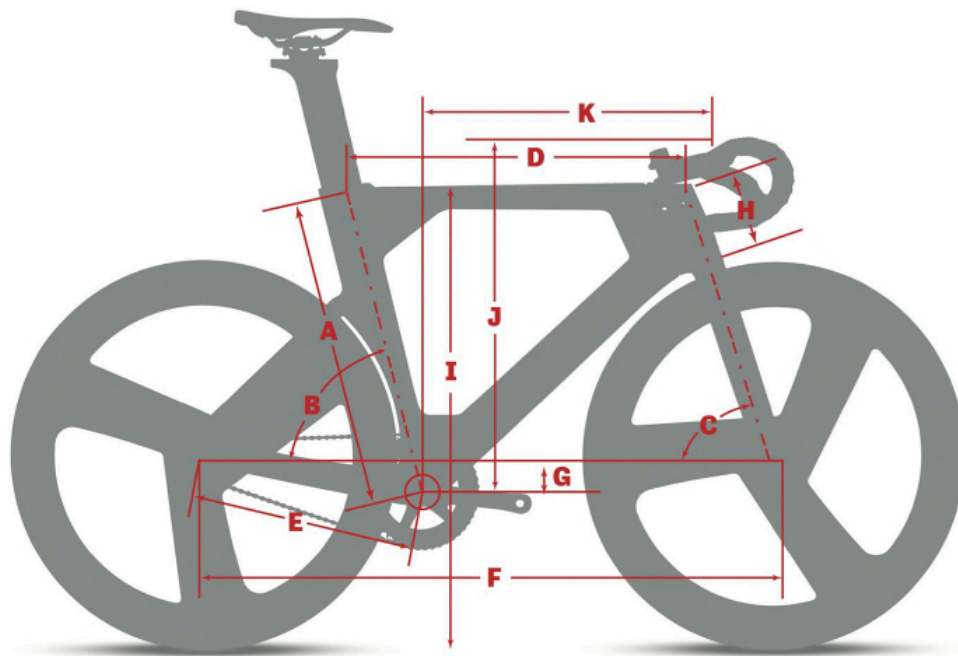

2026 Argon 18 Electron Pro TKO Sprint Frameset - Frozen Black - Geometry

Measurement	XXS	XS	S	M	L	XL
Seat tube Height		43.0	51.5	53.0	54.0	
Seat tube angle		76.0	76.0	76.0	76.0	
Head Tube Angle		72.7	72.7	72.7	72.7	
Top tube length		51.5	54.0	56.3	59.1	
Chain stay length		37.5	37.5	37.5	37.5	
Wheelbase		94.7	96.9	99.1	102.0	

Measurement	XXS	XS	S	M	L	XL
BB Drop		3.7	5.0	5.5	5.5	
Head Tube Length Min		10.2	12.9	13.9	15.5	
Stand Over Height		73.2	79.4	80.4	81.5	

Fit (Stack and Reach)

Measurement	XXS	XS	S	M	L	XL
Stack (Drop Bar)		46.1	50.0	51.5	53.0	
Reach (Drop Bar)		39.7	41.2	43.2	45.6	