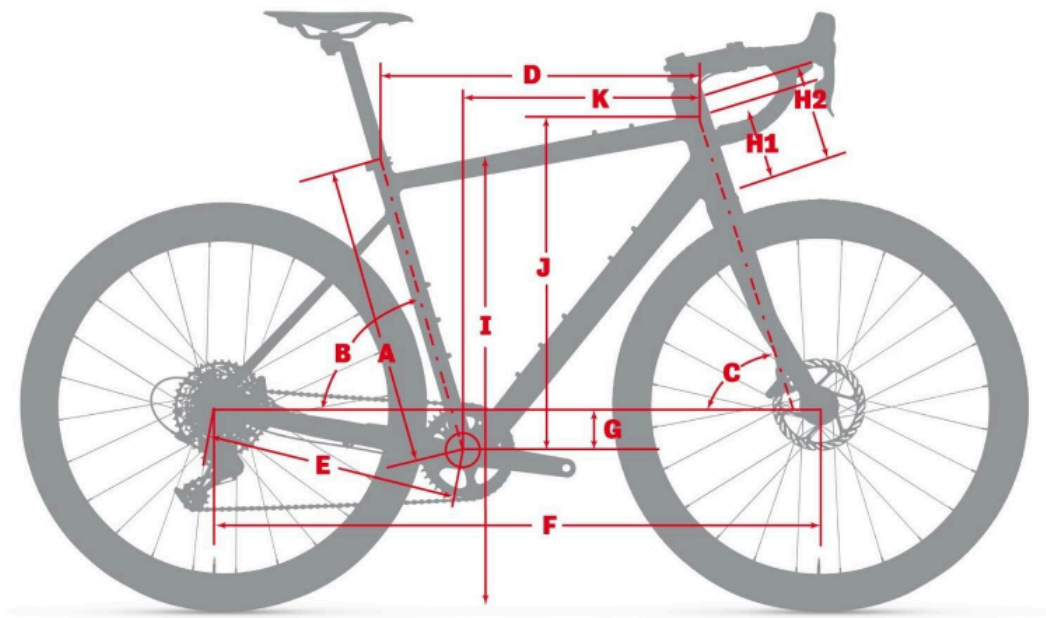

2026 Argon 18 Grey Matter Sram Apex AXS XPLR - Tundra Green Gloss - Geometry

Measurement	XXS	XS	S	M	L	XL
Seat tube Height	42.0	45.0	48.5	52.0	55.5	59.0
Seat tube angle	75.5	74.9	74.3	73.7	73.1	72.5
Head Tube Angle	69.5	71.0	71.4	72.0	72.0	75.5
Top tube length	49.6	51.7	53.8	56.0	58.2	60.7
Chain stay length	42.8	42.8	42.8	42.8	43.0	43.2
Wheelbase	100.3	100.6	102.1	102.7	104.8	106.2

Measurement	XXS	XS	S	M	L	XL
BB Drop	8.0	8.0	7.5	7.5	7.0	7.0
Head Tube Length 3D (0mm)	10.4	11.9	14.4	16.0	18.7	21.1
Head Tube Length 3D (25mm)	12.9	14.4	16.9	18.5	21.2	23.6
Stand Over Height	68.9	71.6	75.3	78.3	81.8	84.9

Fit (Stack and Reach)

Measurement	XXS	XS	S	M	L	XL
Stack 3D (0mm)	52.5	54.5	56.5	58.5	60.5	63.0
Stack 3D (25mm)	54.8	56.9	58.9	60.9	62.9	65.4
Reach 3D (0mm)	35.8	36.8	37.8	38.8	39.8	40.8
Reach 3D (25mm)	34.9	36.0	37.0	38.0	39.0	40.0
Saddle Height Min	49.0	52.0	55.5	59.0	62.5	66.0
Saddle Height Max	74.0	77.0	80.5	84.0	87.5	91.0