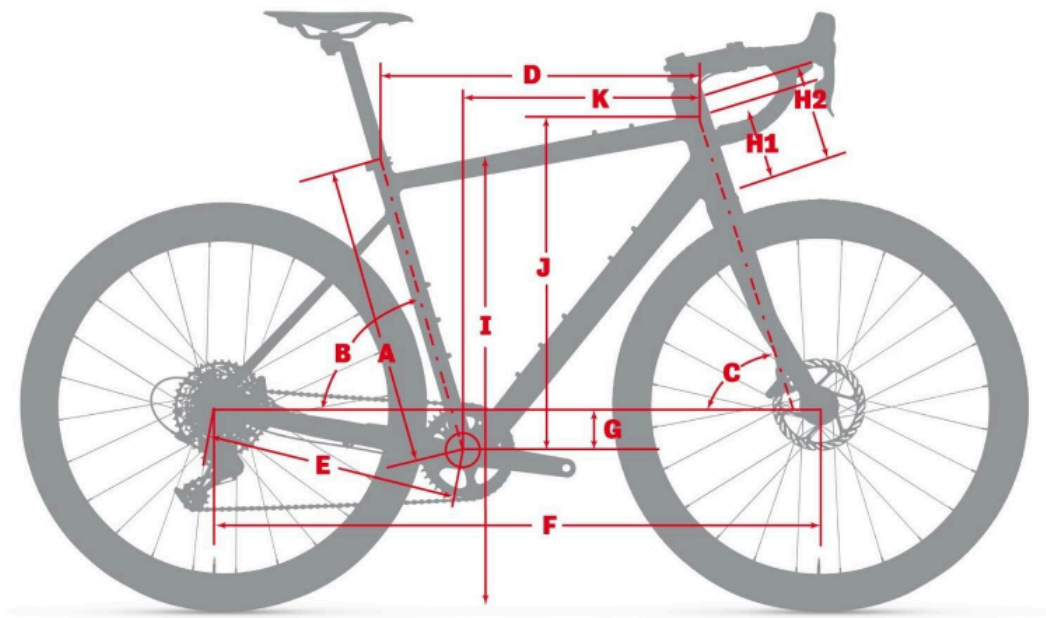

2026 Argon 18 Grey Matter Sram Apex XPLR - Tundra Green Gloss - Geometry

Measurement	XXS	XS	S	M	L	XL
Seat tube Height	42.0	45.0	48.5	52.0	55.5	59.0
Seat tube angle	75.5	74.9	74.3	73.7	73.1	72.5
Head Tube Angle	69.5	71.0	71.4	72.0	72.0	75.5
Top tube length	49.6	51.7	53.8	56.0	58.2	60.7
Chain stay length	42.8	42.8	42.8	42.8	43.0	43.2
Wheelbase	100.3	100.6	102.1	102.7	104.8	106.2

Measurement	XXS	XS	S	M	L	XL
BB Drop	8.0	8.0	7.5	7.5	7.0	7.0
Head Tube Length 3D (0mm)	10.4	11.9	14.4	16.0	18.7	21.1
Head Tube Length 3D (25mm)	12.9	14.4	16.9	18.5	21.2	23.6
Stand Over Height	68.9	71.6	75.3	78.3	81.8	84.9

Fit (Stack and Reach)

Measurement	XXS	XS	S	M	L	XL
Stack 3D (0mm)	52.5	54.5	56.5	58.5	60.5	63.0
Stack 3D (25mm)	54.8	56.9	58.9	60.9	62.9	65.4
Reach 3D (0mm)	35.8	36.8	37.8	38.8	39.8	40.8
Reach 3D (25mm)	34.9	36.0	37.0	38.0	39.0	40.0
Saddle Height Min	49.0	52.0	55.5	59.0	62.5	66.0
Saddle Height Max	74.0	77.0	80.5	84.0	87.5	91.0