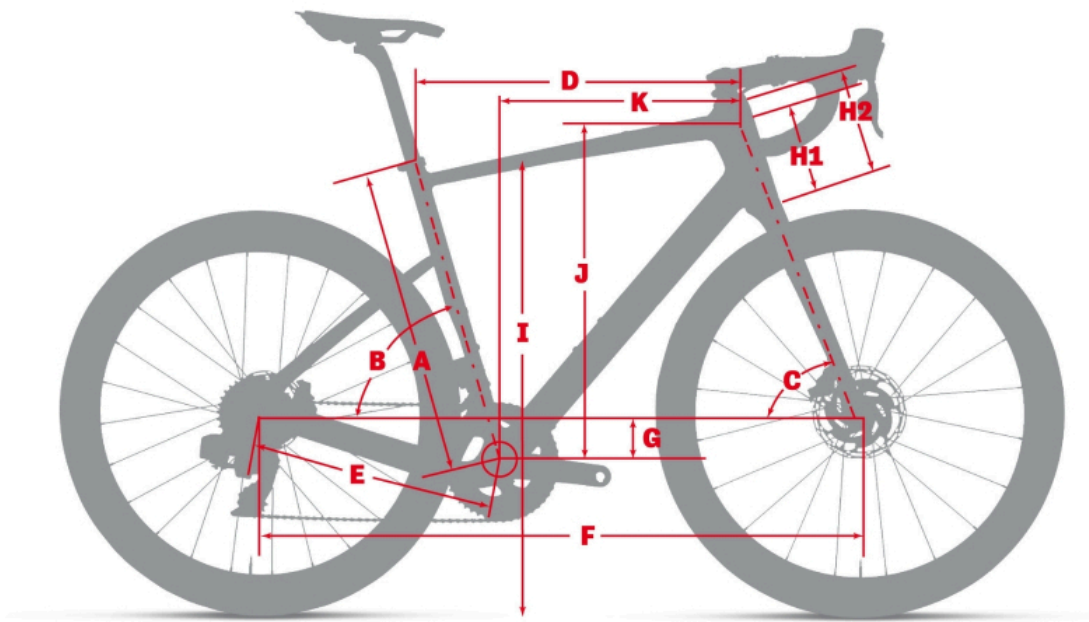

2026 Argon 18 Krypton Pro Shimano Ultegra Di2 - Crystal Black/Copper/Gloss - Geometry

Measurement	XXS	XS	S	M	L	XL
Seat tube Height	42.0	45.0	48.5	52.0	55.5	59.0
Seat tube angle	75.5	74.9	74.3	73.7	73.1	72.5
Head Tube Angle	70.6	71.5	72.3	72.3	72.3	72.8
Top tube length	49.6	51.6	53.7	55.8	58.0	60.4
Chain stay length	41.5	41.5	41.5	41.5	41.5	41.5
Wheelbase	97.5	98.4	98.9	100.5	102.0	103.3

Measurement	XXS	XS	S	M	L	XL
BB Drop	8.0	8.0	7.8	7.8	7.8	7.8
Head Tube Length 3D (0mm)	10.6	12.3	14.2	16.4	18.6	20.8
Head Tube Length 3D (25mm)	13.1	14.8	16.7	18.9	21.1	23.3
Stand Over Height	67.5	70.4	73.8	77.0	80.1	83.2

Fit (Stack and Reach)

Measurement	XXS	XS	S	M	L	XL
Stack	52.3	54.3	56.3	58.4	60.5	62.8
Stack 3D (25mm)	54.7	56.7	58.7	60.8	62.9	65.2
Reach	35.7	36.7	37.7	38.6	39.5	40.6
Reach 3D (25mm)	34.9	35.9	37.0	37.9	38.8	39.8
Saddle Height Min	59.0	62.0	65.5	69.0	72.5	76.0
Saddle Height Max	74.0	77.0	80.5	84.0	87.5	91.0