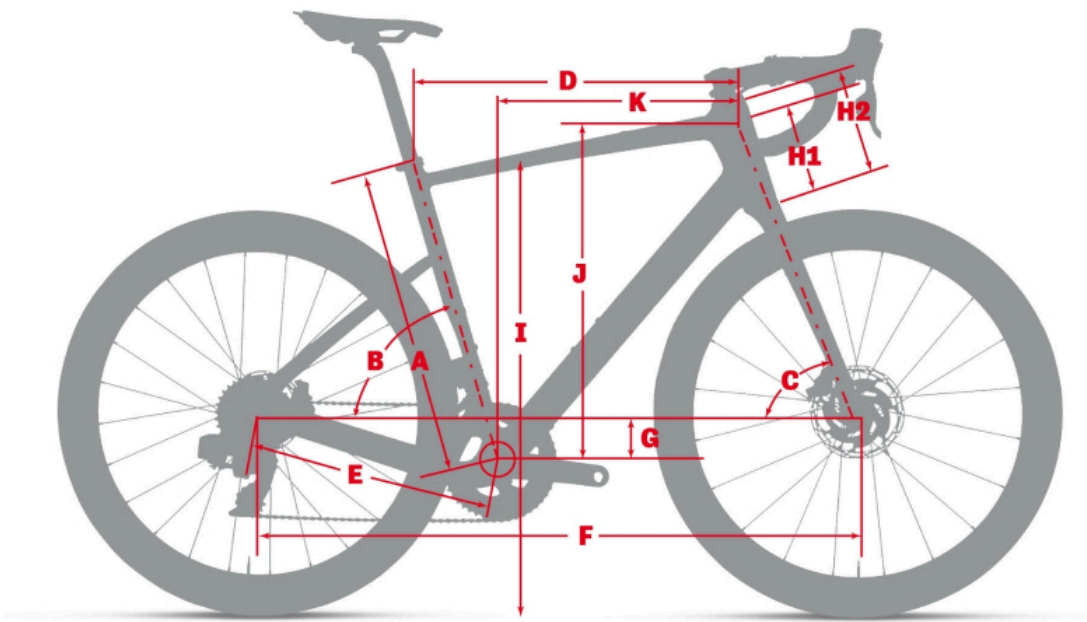

2026 Argon 18 Krypton Pro Red Sram AXS - Crystal Black/Copper/Gloss - Geometry

Measurement	XXS	XS	S	M	L	XL
Seat tube Height	42.0	45.0	48.5	52.0	55.5	59.0
Seat tube angle	75.5	74.9	74.3	73.7	73.1	72.5
Head Tube Angle	70.6	71.5	72.3	72.3	72.3	72.8
Top tube length	49.6	51.6	53.7	55.8	58.0	60.4
Chain stay length	41.5	41.5	41.5	41.5	41.5	41.5
Wheelbase	97.5	98.4	98.9	100.5	102.0	103.3

Measurement	XXS	XS	S	M	L	XL
BB Drop	8.0	8.0	7.8	7.8	7.8	7.8
Head Tube Length 3D (0mm)	10.6	12.3	14.2	16.4	18.6	20.8
Head Tube Length 3D (25mm)	13.1	14.8	16.7	18.9	21.1	23.3
Stand Over Height	67.5	70.4	73.8	77.0	80.1	83.2

Fit (Stack and Reach)

Measurement	XXS	XS	S	M	L	XL
Stack	52.3	54.3	56.3	58.4	60.5	62.8
Stack 3D (25mm)	54.7	56.7	58.7	60.8	62.9	65.2
Reach	35.7	36.7	37.7	38.6	39.5	40.6
Reach 3D (25mm)	34.9	35.9	37.0	37.9	38.8	39.8
Saddle Height Min	59.0	62.0	65.5	69.0	72.5	76.0
Saddle Height Max	74.0	77.0	80.5	84.0	87.5	91.0