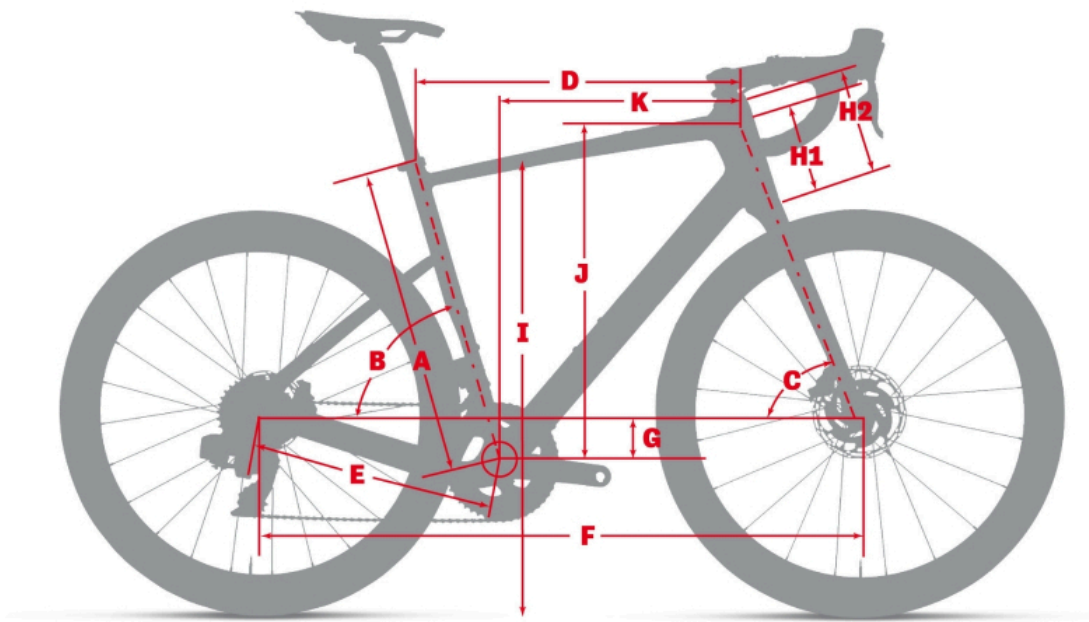

2026 Argon 18 Krypton Pro Sram Force AXS E1 - Crystal Black/Copper/Gloss - Geometry

Measurement	XXS	XS	S	M	L	XL
Seat tube Height	42.0	45.0	48.5	52.0	55.5	59.0
Seat tube angle	75.5	74.9	74.3	73.7	73.1	72.5
Head Tube Angle	70.6	71.5	72.3	72.3	72.3	72.8
Top tube length	49.6	51.6	53.7	55.8	58.0	60.4
Chain stay length	41.5	41.5	41.5	41.5	41.5	41.5
Wheelbase	97.5	98.4	98.9	100.5	102.0	103.3

Measurement	XXS	XS	S	M	L	XL
BB Drop	8.0	8.0	7.8	7.8	7.8	7.8
Head Tube Length 3D (0mm)	10.6	12.3	14.2	16.4	18.6	20.8
Head Tube Length 3D (25mm)	13.1	14.8	16.7	18.9	21.1	23.3
Stand Over Height	67.5	70.4	73.8	77.0	80.1	83.2

Fit (Stack and Reach)

Measurement	XXS	XS	S	M	L	XL
Stack	52.3	54.3	56.3	58.4	60.5	62.8
Stack 3D (25mm)	54.7	56.7	58.7	60.8	62.9	65.2
Reach	35.7	36.7	37.7	38.6	39.5	40.6
Reach 3D (25mm)	34.9	35.9	37.0	37.9	38.8	39.8
Saddle Height Min	59.0	62.0	65.5	69.0	72.5	76.0
Saddle Height Max	74.0	77.0	80.5	84.0	87.5	91.0