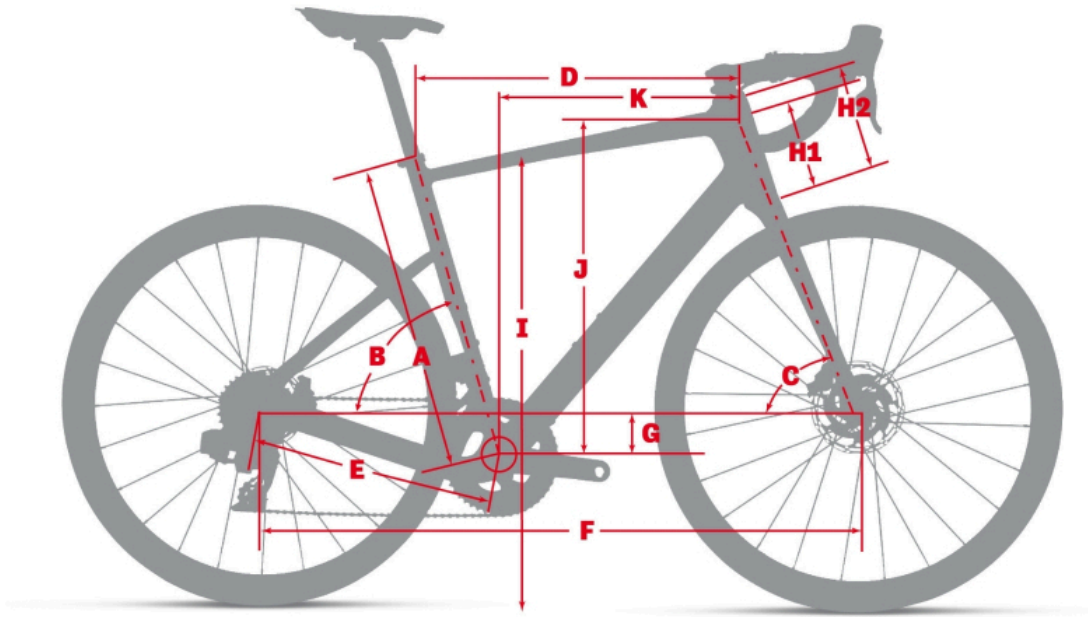

2026 Argon 18 Krypton Shimano Ultegra Di2 - Geometry

Measurement	XXS	XS	S	M	L	XL
Seat tube Height	42.0	45.0	48.5	52.0	55.5	59.0
Seat tube angle	75.5	74.9	74.3	73.7	73.1	72.5
Head Tube Angle	70.6	71.5	72.3	72.3	72.3	72.8
Top tube length	49.6	51.6	53.7	55.8	58.0	60.4
Chain stay length	41.5	41.5	41.5	41.5	41.5	41.5
Wheelbase	97.5	98.4	98.9	100.5	102.0	103.3
BB Drop	8.0	8.0	7.8	7.8	7.8	7.8

Measurement	XXS	XS	S	M	L	XL
Head Tube Length 3D (0mm)	10.6	12.3	14.2	16.4	18.6	20.8
Head Tube Length 3D (25mm)	13.1	14.8	16.7	18.9	21.1	23.3
Stand Over Height	67.5	70.4	73.8	77.0	80.1	83.2

Fit (Stack and Reach)

Measurement	XXS	XS	S	M	L	XL
Stack	52.3	54.3	56.3	58.4	60.5	62.8
Stack 3D (25mm)	54.7	56.7	58.7	60.8	62.9	65.2
Reach	35.7	36.7	37.7	38.6	39.5	40.6
Reach 3D (25mm)	34.9	35.9	37.0	37.9	38.8	39.8
Saddle Height Min	59.0	62.0	65.5	69.0	72.5	76.0
Saddle Height Max	74.0	77.0	80.5	84.0	87.5	91.0