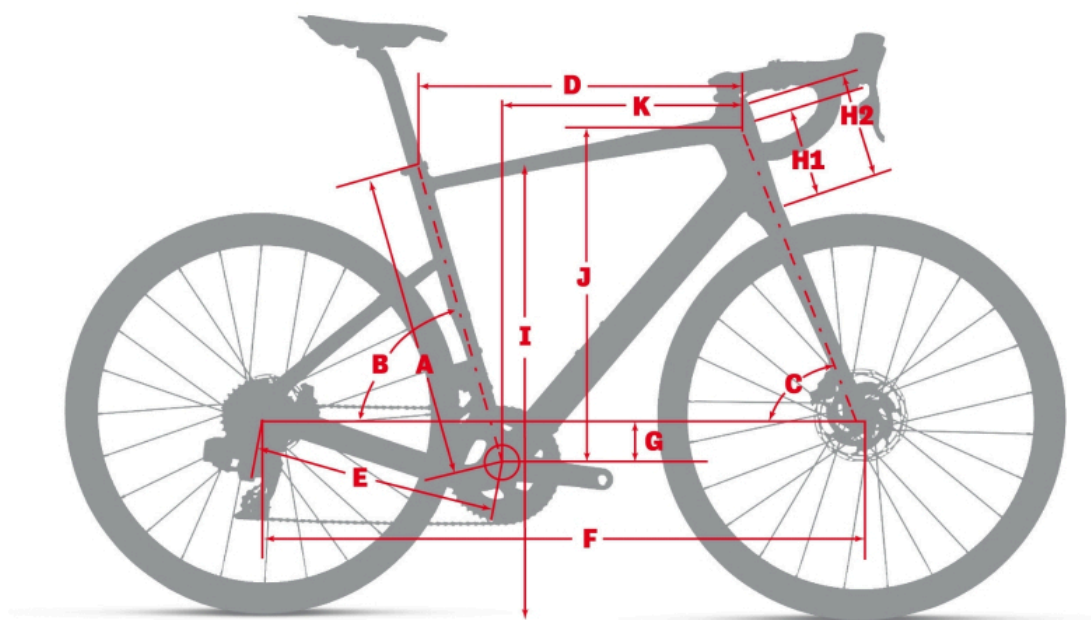

2026 Argon 18 Krypton Sram Force AXS E1 - Iridescent Charcoal/Gloss - Geometry

Measurement	XXS	XS	S	M	L	XL
Seat tube Height	42.0	45.0	48.5	52.0	55.5	59.0
Seat tube angle	75.5	74.9	74.3	73.7	73.1	72.5
Head Tube Angle	70.6	71.5	72.3	72.3	72.3	72.8
Top tube length	49.6	51.6	53.7	55.8	58.0	60.4
Chain stay length	41.5	41.5	41.5	41.5	41.5	41.5
Wheelbase	97.5	98.4	98.9	100.5	102.0	103.3

Measurement	XXS	XS	S	M	L	XL
BB Drop	8.0	8.0	7.8	7.8	7.8	7.8
Head Tube Length 3D (0mm)	10.6	12.3	14.2	16.4	18.6	20.8
Head Tube Length 3D (25mm)	13.1	14.8	16.7	18.9	21.1	23.3
Stand Over Height	67.5	70.4	73.8	77.0	80.1	83.2

Fit (Stack and Reach)

Measurement	XXS	XS	S	M	L	XL
Stack	52.3	54.3	56.3	58.4	60.5	62.8
Stack 3D (25mm)	54.7	56.7	58.7	60.8	62.9	65.2
Reach	35.7	36.7	37.7	38.6	39.5	40.6
Reach 3D (25mm)	34.9	35.9	37.0	37.9	38.8	39.8
Saddle Height Min	59.0	62.0	65.5	69.0	72.5	76.0
Saddle Height Max	74.0	77.0	80.5	84.0	87.5	91.0