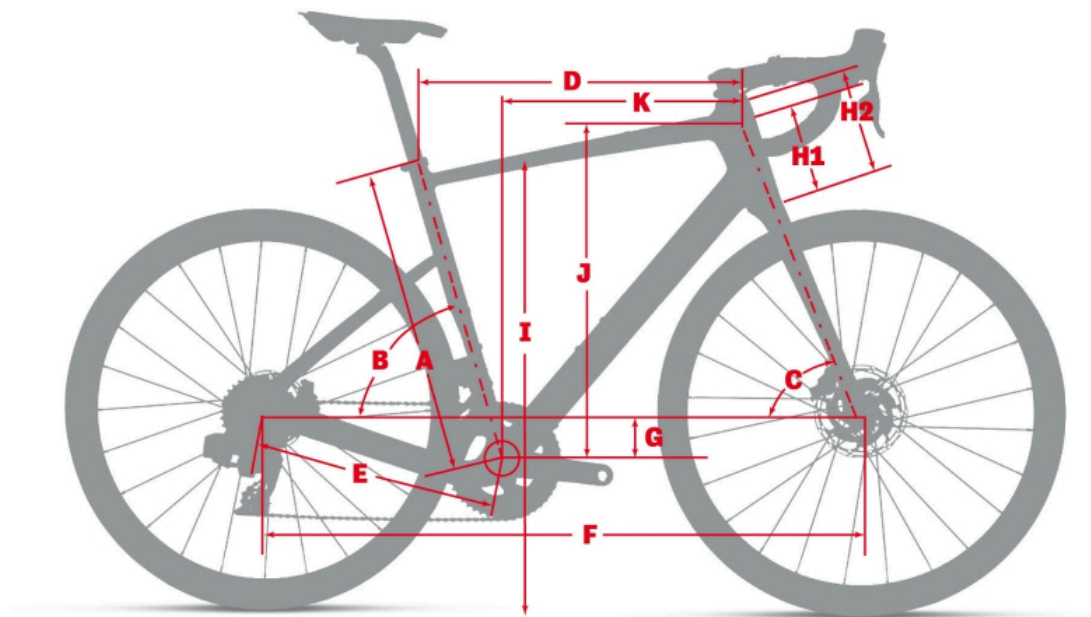

2026 Argon 18 Krypton Sram Rival AXS E1 - Geometry

Measurement	XXS	XS	S	M	L	XL
Seat tube Height	42.0	45.0	48.5	52.0	55.5	59.0
Seat tube angle	75.5	74.9	74.3	73.7	73.1	72.5
Head Tube Angle	70.6	71.5	72.3	72.3	72.3	72.8
Top tube length	49.6	51.6	53.7	55.8	58.0	60.4
Chain stay length	41.5	41.5	41.5	41.5	41.5	41.5
Wheelbase	97.5	98.4	98.9	100.5	102.0	103.3
BB Drop	8.0	8.0	7.8	7.8	7.8	7.8

Measurement	XXS	XS	S	M	L	XL
Head Tube Length 3D (0mm)	10.6	12.3	14.2	16.4	18.6	20.8
Head Tube Length 3D (25mm)	13.1	14.8	16.7	18.9	21.1	23.3
Stand Over Height	67.5	70.4	73.8	77.0	80.1	83.2

Fit (Stack and Reach)

Measurement	XXS	XS	S	M	L	XL
Stack	52.3	54.3	56.3	58.4	60.5	62.8
Stack 3D (25mm)	54.7	56.7	58.7	60.8	62.9	65.2
Reach	35.7	36.7	37.7	38.6	39.5	40.6
Reach 3D (25mm)	34.9	35.9	37.0	37.9	38.8	39.8
Saddle Height Min	59.0	62.0	65.5	69.0	72.5	76.0
Saddle Height Max	74.0	77.0	80.5	84.0	87.5	91.0