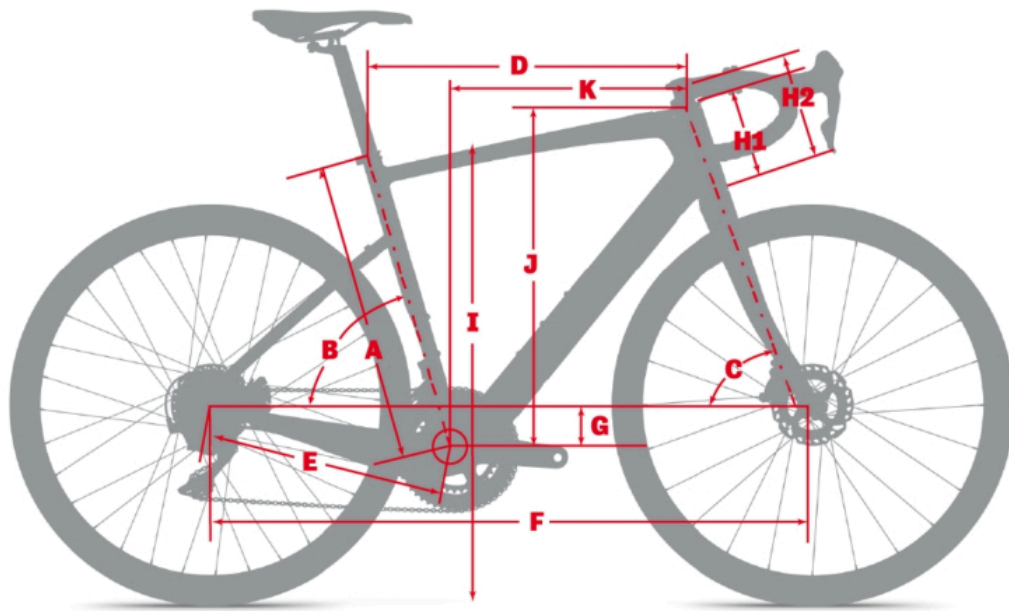

2026 Argon 18 Subito E-Road (INT) Shimano 105 - Deep Blue/Gloss - Geometry

Measurement	XXS	XS	S	M	L	XL
Seat tube Height	42.0	45.0	48.5	52.0	55.5	59.0
Seat tube angle	75.5	74.9	74.3	73.7	73.1	72.5
Head Tube Angle	69.3	70.8	71.3	72.0	72.0	72.3
Top tube length	49.0	51.0	52.7	55.0	57.3	59.8
Chain stay length	42.2	42.2	42.2	42.2	42.2	42.2
Wheelbase	99.4	99.7	101.0	101.4	103.2	104.8

Measurement	XXS	XS	S	M	L	XL
BB Drop	7.5	7.5	7.5	7.5	7.5	7.5
Head Tube Length 3D (0mm)	10.6	12.1	14.2	16.1	18.6	21.2
Head Tube Length 3D (25mm)	13.1	14.6	16.7	18.6	21.1	23.7
Stand Over Height	68.3	71.0	74.2	77.3	80.4	83.5

Fit (Stack and Reach)

Measurement	XXS	XS	S	M	L	XL
Stack 3D (0mm)	51.9	53.9	56.1	58.4	60.8	63.4
Stack 3D (25mm)	54.2	56.2	58.4	60.7	63.1	65.7
Reach 3D (0mm)	35.2	36.2	37.2	38.2	39.2	40.2
Reach 3D (25mm)	34.3	35.4	36.4	37.5	38.5	39.5
Saddle Height Min	52.0	55.0	58.5	62.0	65.5	69.0
Saddle Height Max	74.0	77.0	80.5	84.0	87.5	91.0