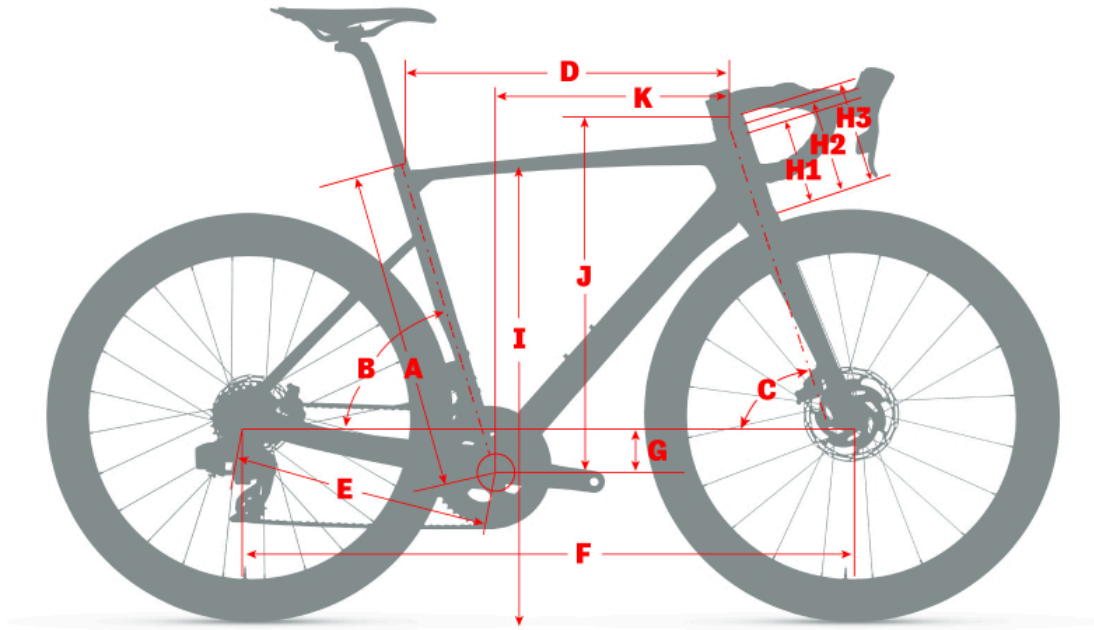

2026 Argon 18 Sum Pro Frameset - Geometry

Measurement	XXS	XS	S	M	L	XL
Seat tube Height	39.5	42.5	46.0	50.5	55.0	59.5
Seat tube angle	75.0	74.5	74.0	73.5	73.0	72.5
Head Tube Angle	71.2	72.1	72.7	72.7	72.7	73.0
Top tube length	50.3	52.0	53.8	55.7	57.8	60.0
Chain stay length	41.0	41.0	41.0	41.0	41.0	41.0
Wheelbase	96.7	97.2	97.5	99.0	100.6	102.0
BB Drop	6.9	7.3	7.7	7.7	7.7	7.7

Measurement	XXS	XS	S	M	L	XL
Head Tube Length 3D (0mm)	6.9	8.5	10.1	12.6	15.2	18.0
Head Tube Length 3D (15mm)	8.4	10.0	11.6	14.1	16.7	19.5
Head Tube Length 3D (25mm)	9.4	11.0	12.6	15.1	17.7	20.5
Stand Over Height	67.6	70.0	72.7	76.6	80.4	84.1

Fit (Stack and Reach)

Measurement	XXS	XS	S	M	L	XL
Stack 3D (0mm)	47.1	49.3	51.6	54.0	56.5	59.2
Stack 3D (15mm)	48.5	50.7	53.0	55.4	57.9	60.6
Stack 3D (25mm)	49.5	51.7	54.0	56.4	58.9	61.6
Reach 3D (0mm)	37.5	38.2	38.9	39.7	40.5	41.4
Reach 3D (15mm)	37.0	37.7	38.5	39.3	40.1	41.0
Reach 3D (25mm)	36.7	37.4	38.2	39.0	39.8	40.7
Saddle Height Min	56.5	59.5	63.0	67.5	72.0	76.5
Saddle Height Max	71.5	74.5	78.0	82.5	87.0	91.5