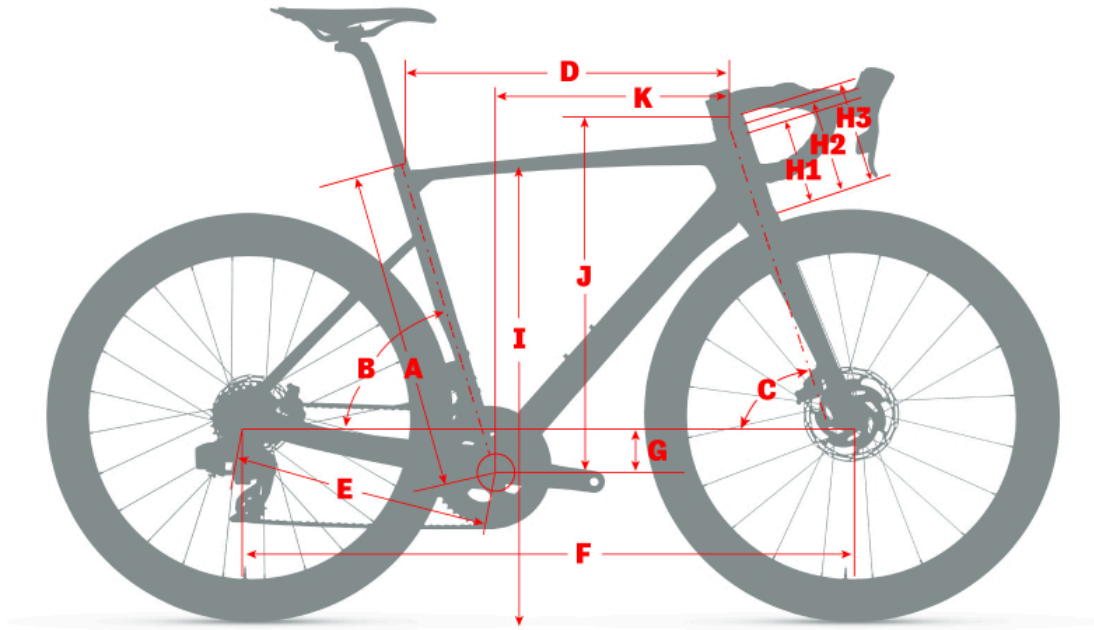

# 2026 Argon 18 Sum Pro Sram AXS - Red - Geometry

Measurement	XXS	XS	S	M	L	XL
Seat tube Height	39.5	42.5	46.0	50.5	55.0	59.5
Seat tube angle	75.0	74.5	74.0	73.5	73.0	72.5
Head Tube Angle	71.2	72.1	72.7	72.7	72.7	73.0
Top tube length	50.3	52.0	53.8	55.7	57.8	60.0
Chain stay length	41.0	41.0	41.0	41.0	41.0	41.0
Wheelbase	96.7	97.2	97.5	99.0	100.6	102.0
BB Drop	6.9	7.3	7.7	7.7	7.7	7.7

Measurement	XXS	XS	S	M	L	XL
Head Tube Length 3D (0mm)	6.9	8.5	10.1	12.6	15.2	18.0
Head Tube Length 3D (15mm)	8.4	10.0	11.6	14.1	16.7	19.5
Head Tube Length 3D (25mm)	9.4	11.0	12.6	15.1	17.7	20.5
Stand Over Height	67.6	70.0	72.7	76.6	80.4	84.1

### Fit (Stack and Reach)

Measurement	XXS	XS	S	M	L	XL
Stack 3D (0mm)	47.1	49.3	51.6	54.0	56.5	59.2
Stack 3D (15mm)	48.5	50.7	53.0	55.4	57.9	60.6
Stack 3D (25mm)	49.5	51.7	54.0	56.4	58.9	61.6
Reach 3D (0mm)	37.5	38.2	38.9	39.7	40.5	41.4
Reach 3D (15mm)	37.0	37.7	38.5	39.3	40.1	41.0
Reach 3D (25mm)	36.7	37.4	38.2	39.0	39.8	40.7
Saddle Height Min	56.5	59.5	63.0	67.5	72.0	76.5
Saddle Height Max	71.5	74.5	78.0	82.5	87.0	91.5