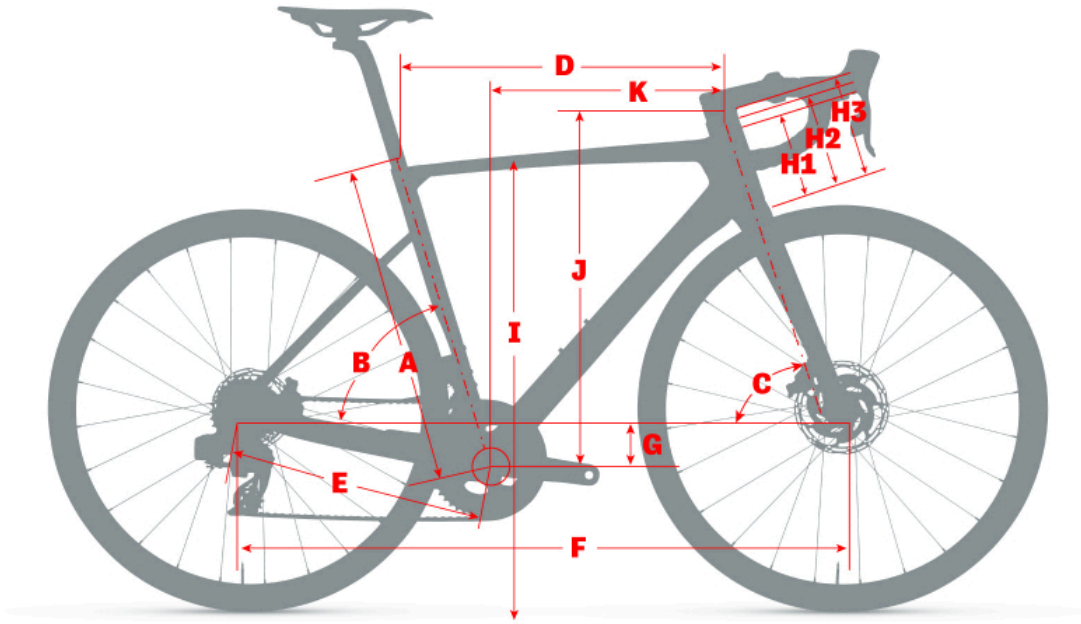

2026 Argon 18 Sum Sram Force AXS - Geometry

Measurement	XXS	XS	S	M	L	XL
Seat tube Height	39.5	42.5	46.0	50.5	55.0	59.5
Seat tube angle	75.0	74.5	74.0	73.5	73.0	72.5
Head Tube Angle	71.2	72.1	72.7	72.7	72.7	73.0
Top tube length	50.3	52.0	53.8	55.7	57.8	60.0
Chain stay length	41.0	41.0	41.0	41.0	41.0	41.0
Wheelbase	96.7	97.2	97.5	99.0	100.6	102.0
BB Drop	6.9	7.3	7.7	7.7	7.7	7.7

Measurement	XXS	XS	S	M	L	XL
Head Tube Length 3D (0mm)	6.9	8.5	10.1	12.6	15.2	18.0
Head Tube Length 3D (15mm)	8.4	10.0	11.6	14.1	16.7	19.5
Head Tube Length 3D (25mm)	9.4	11.0	12.6	15.1	17.7	20.5
Stand Over Height	67.6	70.0	72.7	76.6	80.4	84.1

Fit (Stack and Reach)

Measurement	XXS	XS	S	M	L	XL
Stack 3D (0mm)	47.1	49.3	51.6	54.0	56.5	59.2
Stack 3D (15mm)	48.5	50.7	53.0	55.4	57.9	60.6
Stack 3D (25mm)	49.5	51.7	54.0	56.4	58.9	61.6
Reach 3D (0mm)	37.5	38.2	38.9	39.7	40.5	41.4
Reach 3D (15mm)	37.0	37.7	38.5	39.3	40.1	41.0
Reach 3D (25mm)	36.7	37.4	38.2	39.0	39.8	40.7
Saddle Height Min	56.5	59.5	63.0	67.5	72.0	76.5
Saddle Height Max	71.5	74.5	78.0	82.5	87.0	91.5