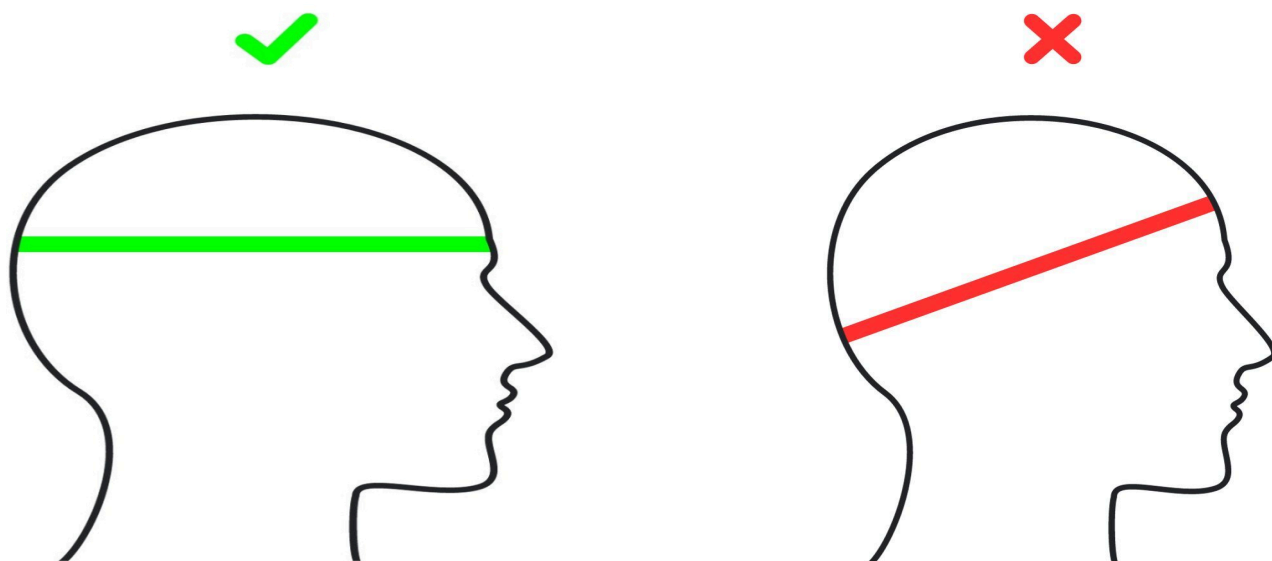

2026 Kask Caipi - Size Chart

Finding your perfect fit

Discovering the ideal size for your KASK helmet is as easy as measuring the circumference of your head. Position a tape measure just above your ears. In the figure above, the dashed line shows the correct inclination.

THIS ITEM'S SIZES

SIZE	CM	INCHES
S	50 - 56	19 ⁵ / ₈ - 22 ¹ / ₈
M	52 - 58	20 ¹ / ₂ - 22 ⁷ / ₈
L	59 - 62	23 ³ / ₈ - 24 ¹ / ₂