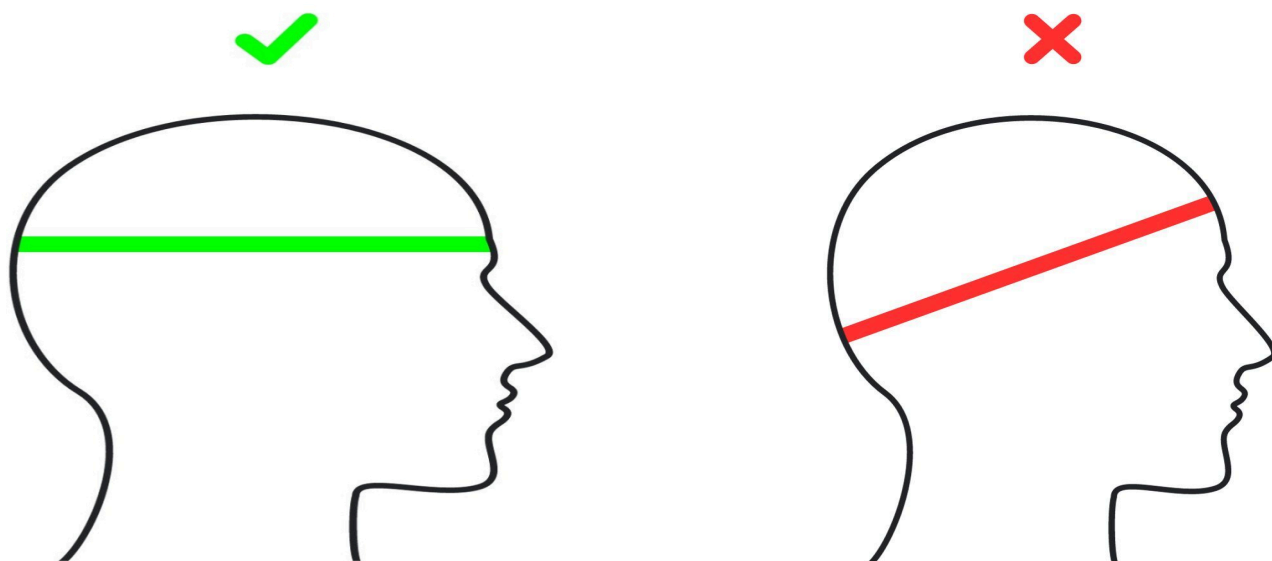

2026 Kask Elemento - Size Chart

Finding your perfect fit

Discovering the ideal size for your KASK helmet is as easy as measuring the circumference of your head. Position a tape measure just above your ears. In the figure above, the dashed line shows the correct inclination.

THIS ITEM'S SIZES

SIZE	CM	INCHES
S	50 - 56	19 ⁵ / ₈ - 22 ¹ / ₈
M	52 - 58	20 ¹ / ₂ - 22 ⁷ / ₈
L	59 - 62	23 ³ / ₈ - 24 ¹ / ₂