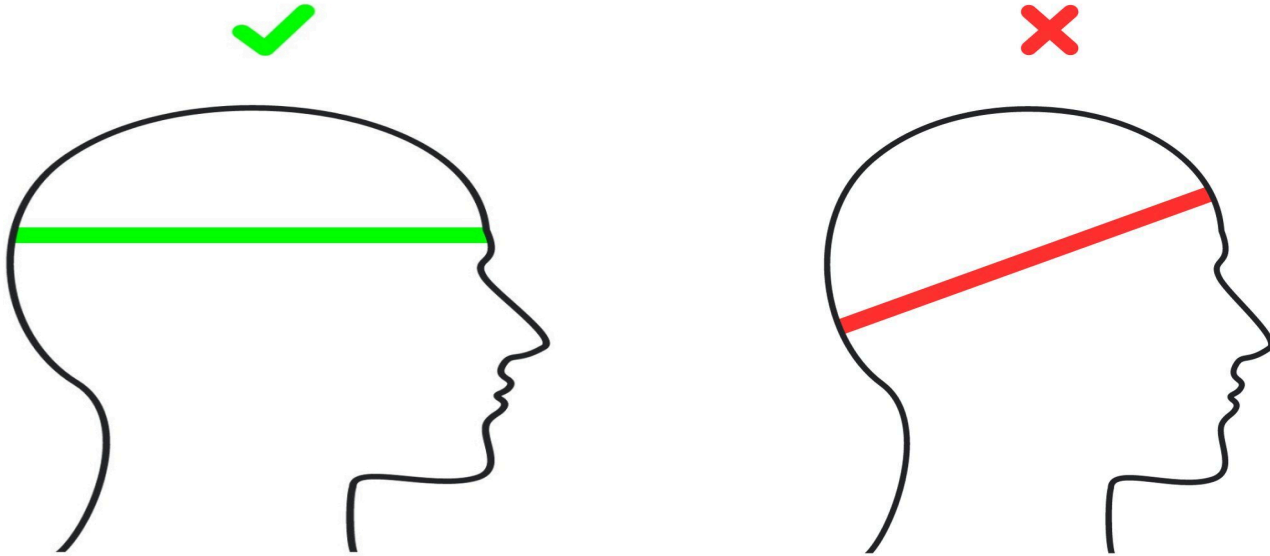

2026 Kask Mistral - Size Chart

Finding your perfect fit

Discovering the ideal size for your KASK helmet is as easy as measuring the circumference of your head. Position a tape measure just above your ears. In the figure above, the dashed line shows the correct inclination.

THIS ITEM'S SIZES

SIZE	CM	INCHES
M	55 - 58	21 ^{5/8} - 22 ^{7/8}
L	59 - 62	23 ^{3/8} - 24 ^{1/2}