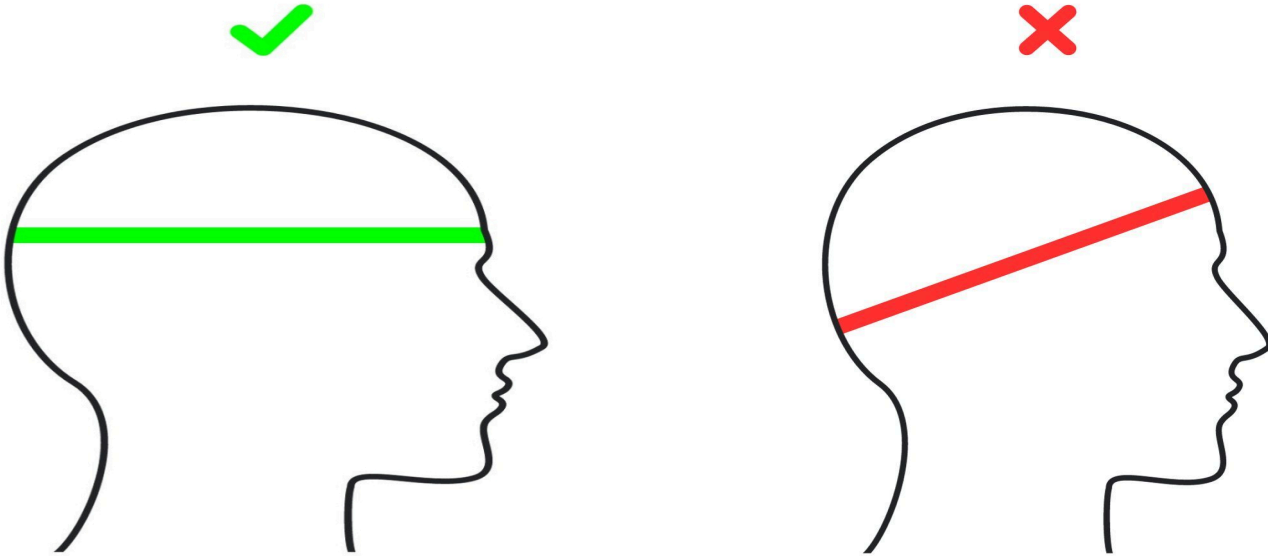

2026 Kask Moebius - Size Chart

Finding your perfect fit

Discovering the ideal size for your KASK helmet is as easy as measuring the circumference of your head. Position a tape measure just above your ears. In the figure above, the dashed line shows the correct inclination.

THIS ITEM'S SIZES

SIZE	CM	INCHES
M	52 - 58	20 ¹ / ₂ - 22 ⁷ / ₈
L	59 - 62	23 ³ / ₈ - 24 ¹ / ₂