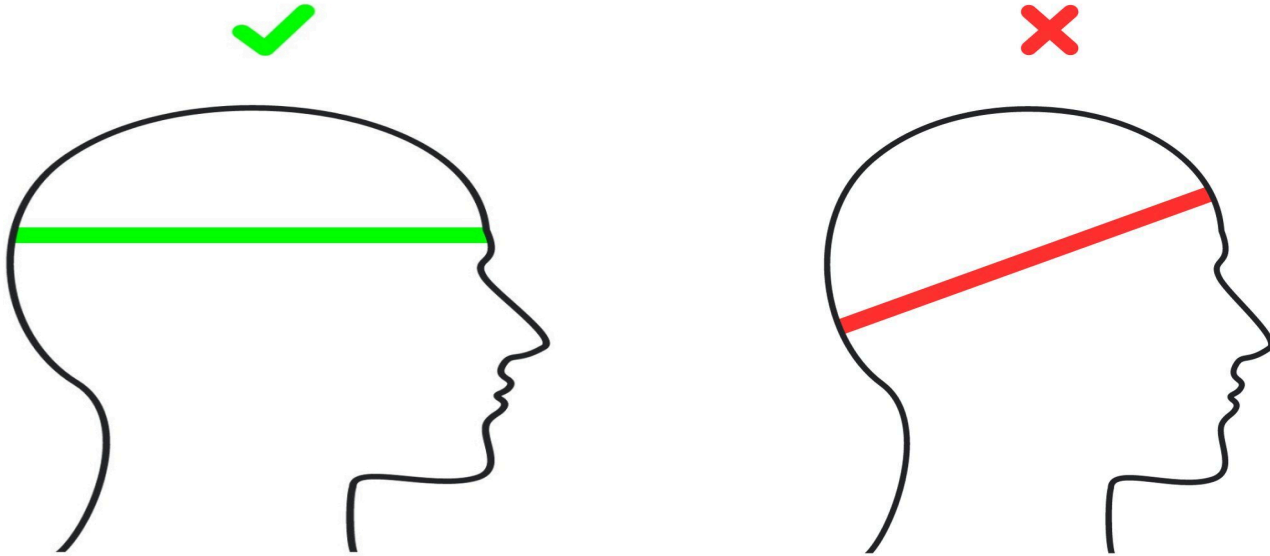

2026 Kask Mojito - Size Chart

Finding your perfect fit

Discovering the ideal size for your KASK helmet is as easy as measuring the circumference of your head. Position a tape measure just above your ears. In the figure above, the dashed line shows the correct inclination.

THIS ITEM'S SIZES

SIZE	CM	INCHES
S	50 - 56	19 ⁵ / ₈ - 22 ¹ / ₈
M	52 - 58	20 ¹ / ₂ - 22 ⁷ / ₈
L	59 - 62	23 ³ / ₈ - 24 ¹ / ₂