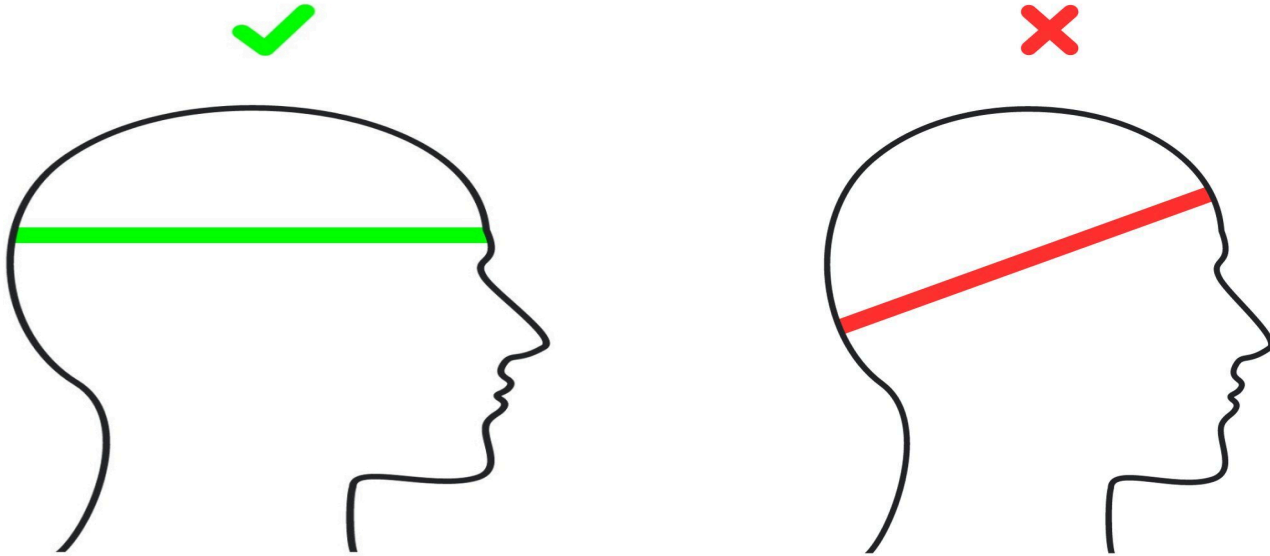

## 2026 Kask Nirvana - Size Chart

### Finding your perfect fit

Discovering the ideal size for your KASK helmet is as easy as measuring the circumference of your head. Position a tape measure just above your ears. In the figure above, the dashed line shows the correct inclination.