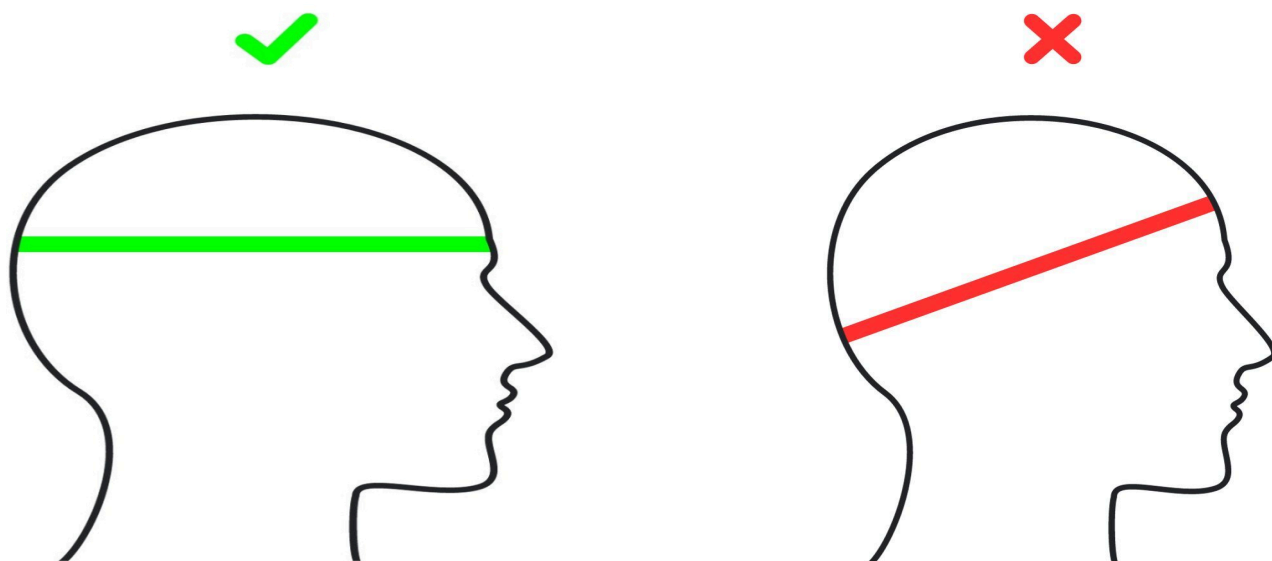

2026 Kask Protone Icon - Size Chart

Finding your perfect fit

Discovering the ideal size for your KASK helmet is as easy as measuring the circumference of your head. Position a tape measure just above your ears. In the figure above, the dashed line shows the correct inclination.

THIS ITEM'S SIZES

SIZE	CM	INCHES
S	50 - 56	19 ⁵ / ₈ - 22 ¹ / ₈
M	52 - 58	20 ¹ / ₂ - 22 ⁷ / ₈
L	59 - 62	23 ³ / ₈ - 24 ¹ / ₂