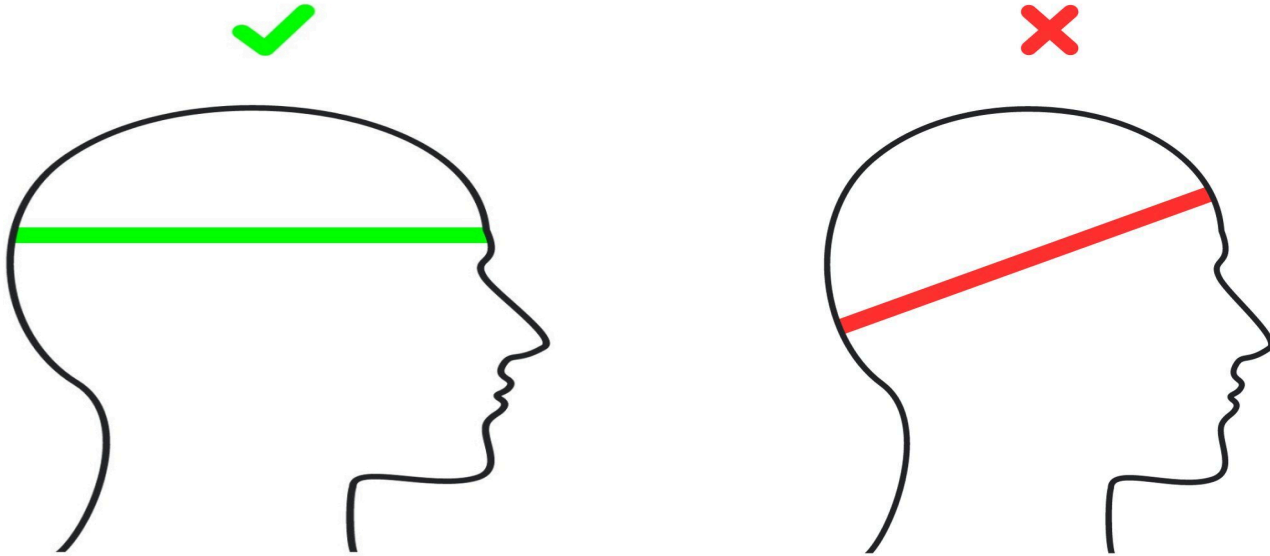

## 2026 Kask Rex - Size Chart

### Finding your perfect fit

Discovering the ideal size for your KASK helmet is as easy as measuring the circumference of your head. Position a tape measure just above your ears. In the figure above, the dashed line shows the correct inclination.