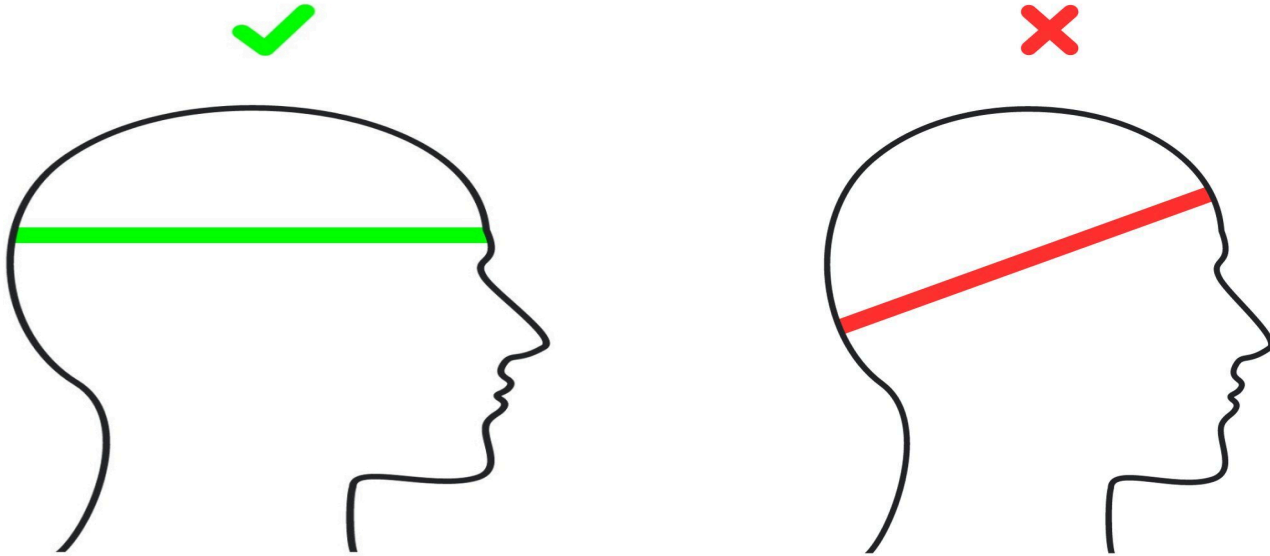

## 2026 Kask Utopia Y - Size Chart

### Finding your perfect fit

Discovering the ideal size for your KASK helmet is as easy as measuring the circumference of your head. Position a tape measure just above your ears. In the figure above, the dashed line shows the correct inclination.