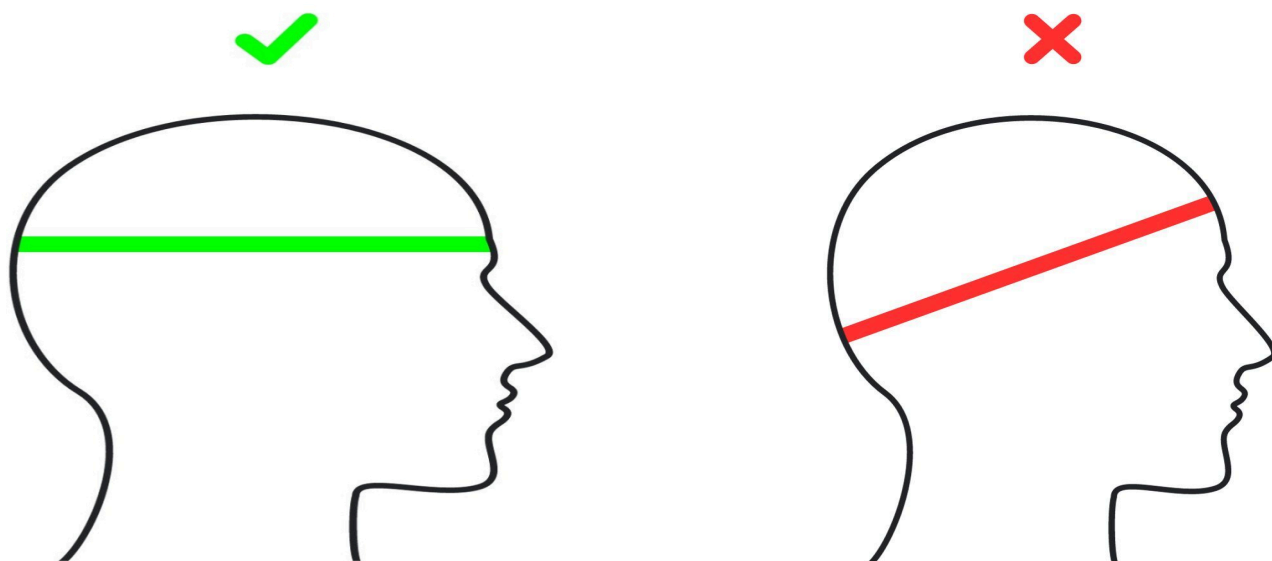

2026 Kask Valegro - Size Chart

Finding your perfect fit

Discovering the ideal size for your KASK helmet is as easy as measuring the circumference of your head. Position a tape measure just above your ears. In the figure above, the dashed line shows the correct inclination.

THIS ITEM'S SIZES

SIZE	CM	INCHES
S	50 - 56	19 ⁵ / ₈ - 22 ¹ / ₈
M	52 - 58	20 ¹ / ₂ - 22 ⁷ / ₈
L	59 - 62	23 ³ / ₈ - 24 ¹ / ₂