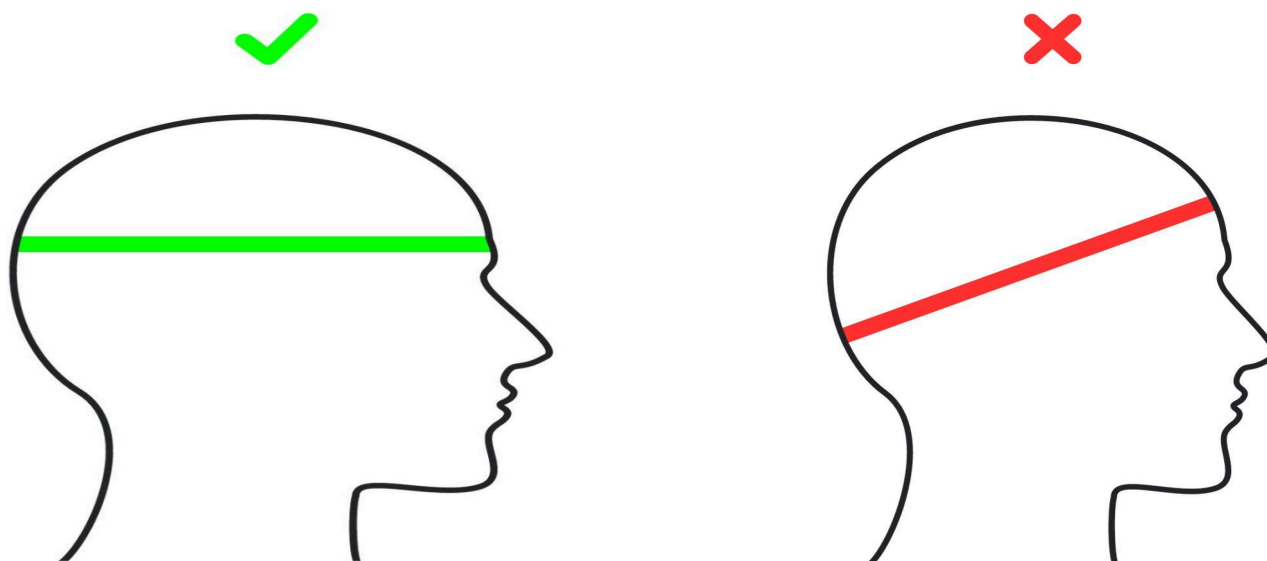

## 2026 Kask Wasabi - Size Chart

### Finding your perfect fit

Discovering the ideal size for your KASK helmet is as easy as measuring the circumference of your head. Position a tape measure just above your ears. In the figure above, the dashed line shows the correct inclination.