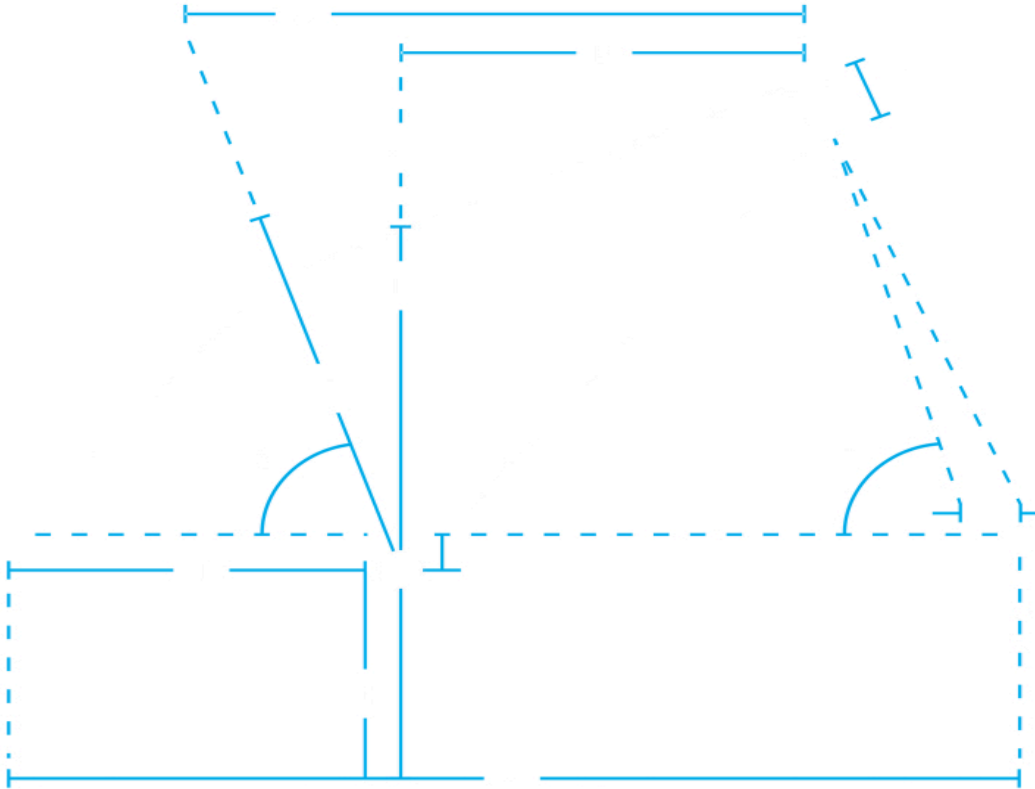

2026 Marin Alcatraz 2 - Red Purple - Geometrical Chart

Geometry	Short	Long
A Stack	575	
B Reach	385	
C Headtube angle	69°	
D Headtube length	115	
E Seattube length	320	
F Seattube angle	69°	
G Toptube effective	600	
H Bb height	317	
I Bb drop	22	
J Chainstay	395	
K Wheelbase	1037	

Geometry	Short	Long
L Standover height	370	
M Fork offset	42	
N Seatpost diameter	30.9	
O Handlebar width	750	
P Stem length	40	
Q Crank length	170	