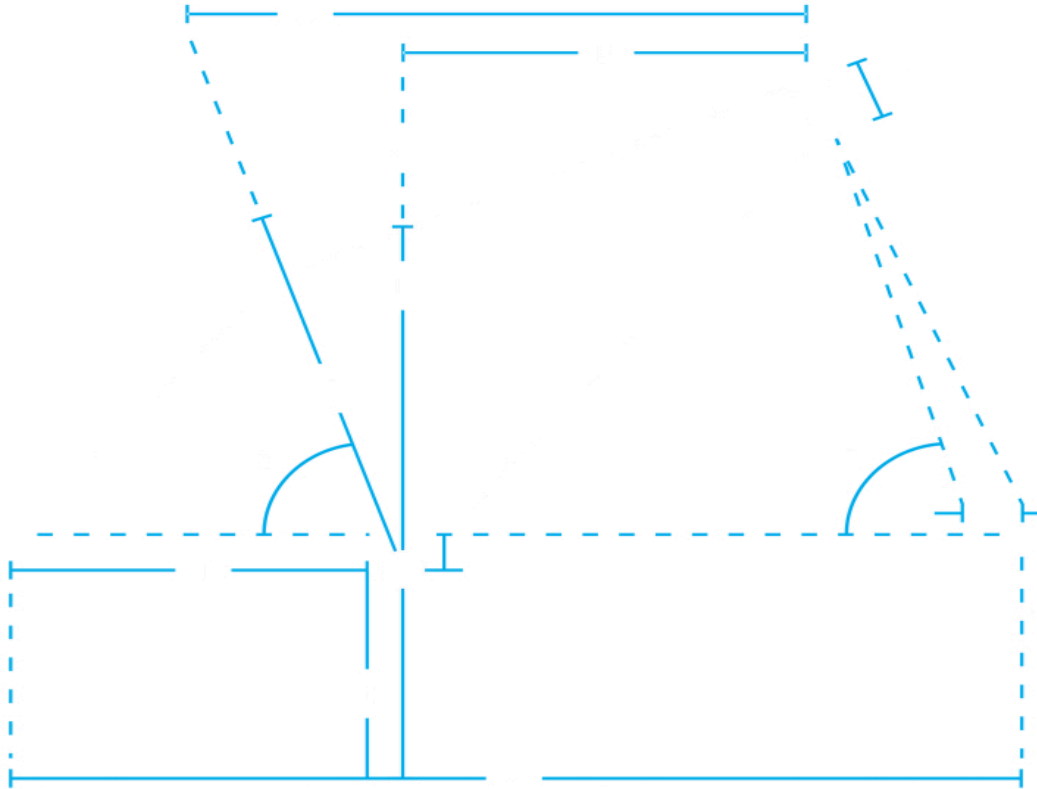

2026 Marin Alcatraz 24" - Red Pink - Geometrical Chart

Geometry	OS
A Stack	526
B Reach	360
C Headtube angle	69°
D Headtube length	110
E Seattube length	280
F Seattube angle	72°
G Toptube effective	531
H Bb height	TBD
I Bb drop	12
J Chainstay	369
K Wheelbase	973

Geometry	OS
L Standover height	370
M Fork offset	44
N Seatpost diameter	30.9
O Handlebar width	750
P Stem length	35
Q Crank length	155