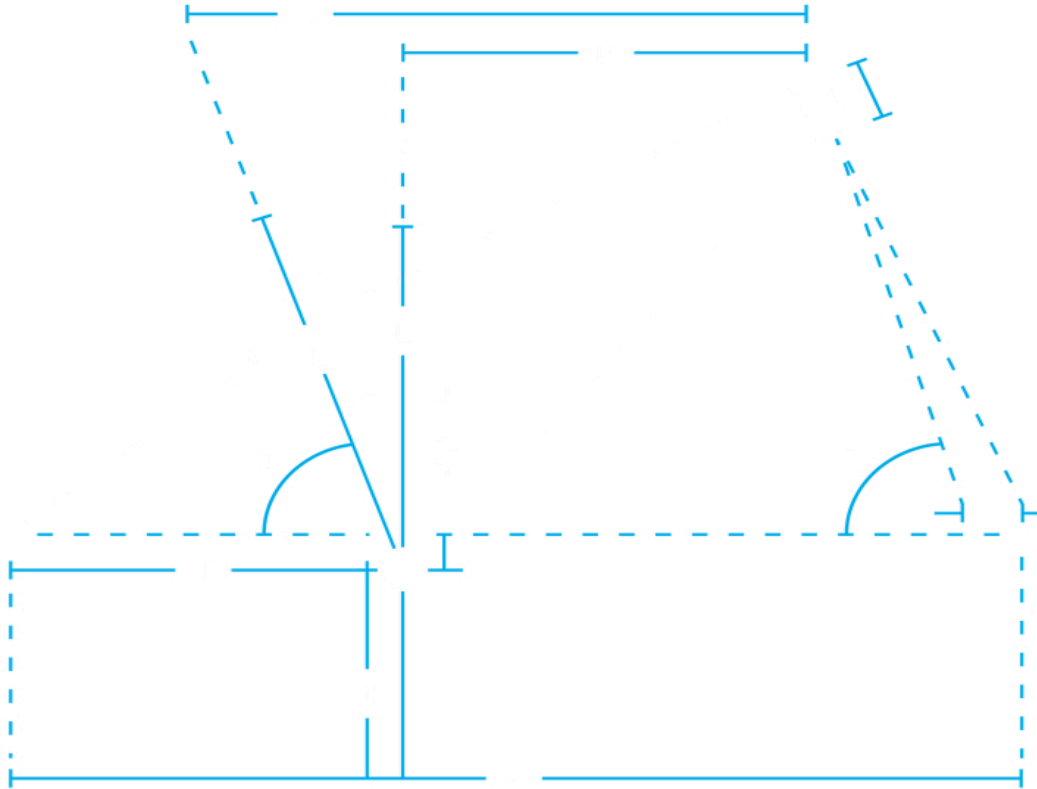

2026 Marin Rift Zone EL1 - Blue/Navy - Geometrical Chart

Geometry	S	M	L	XL
A Stack	606.98	614.04	625.1	634.16
B Reach	445	465	485	515
C Headtube angle	65°	65°	65°	65°
D Headtube length	100	110	120	130
E Seattube length	390	400	425	435
F Seattube angle	77°	77°	77°	77°
G Toptube effective	585.13	607.22	629.32	661.41
H Bb height	348.5	348.5	348.5	348.5
I Bb drop	32	32	32	32
J Chainstay	440	440	440	440
K Wheelbase	1198.29	1222.52	1246.74	1280.97

Geometry	S	M	L	XL
L Standover height	693.65	696.01	709.94	719.93
M Fork offset	See specs	See specs	See specs	See specs
N Seatpost diameter	30.9	30.9	30.9	30.9
O Handlebar width	780	780	780	780
P Stem length	35	35	35	35
Q Crank length	160	160	160	160