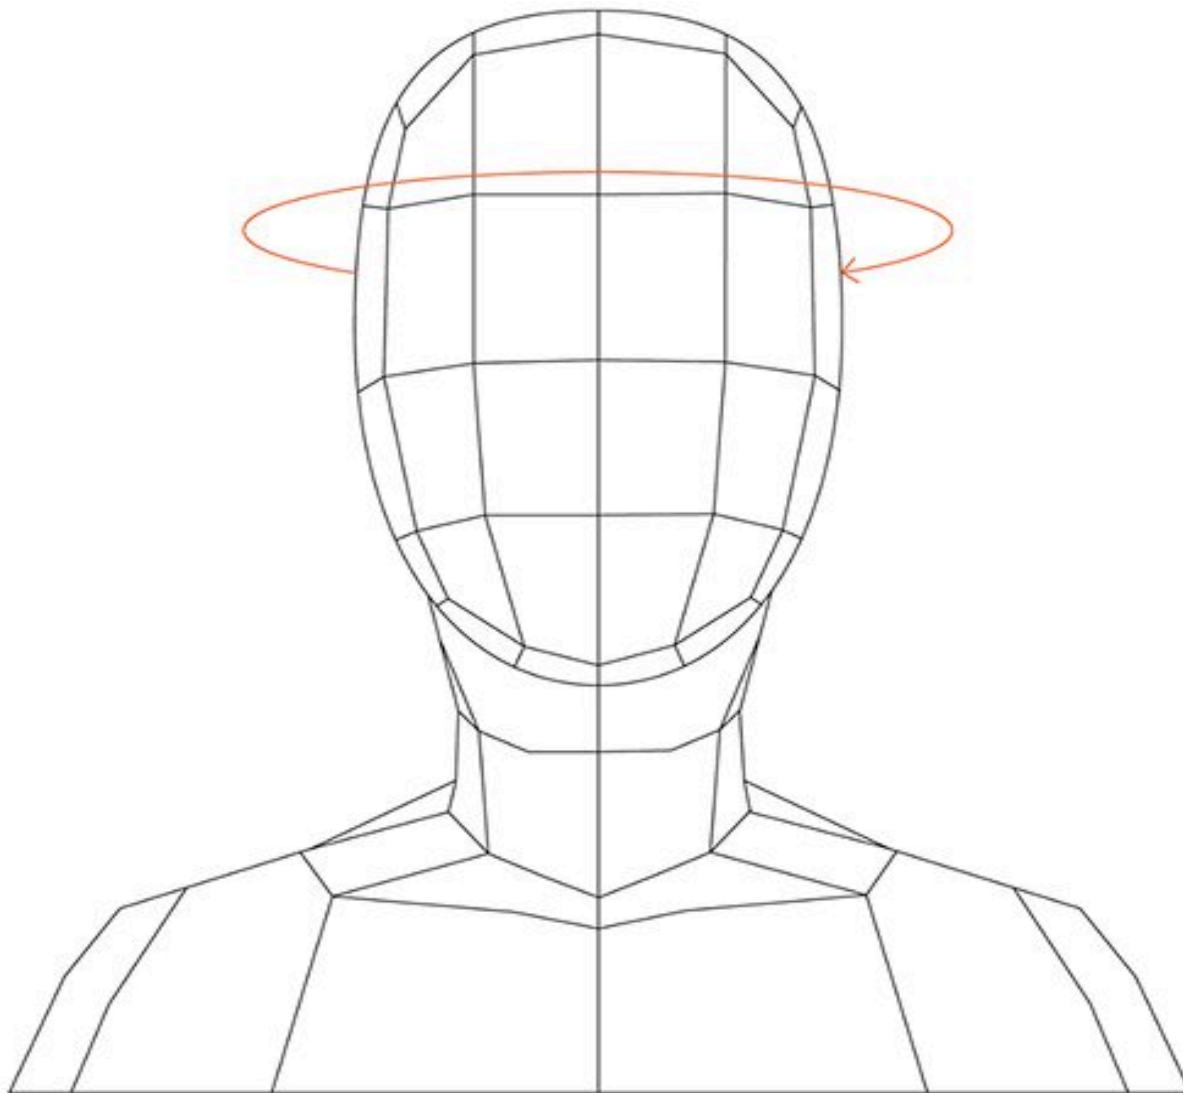

# 2026 POC Auric Cut BC Mips Ski Helmet - Size Chart

## Size Chart in CM

size	Head
XS-S	51 - 54
M-L	55 - 58
XL-XXL	59 - 62

## Size Chart in Inches

size	Head
XS-S	20 - 21.5
M-L	21.5 - 23
XL-XXL	23 - 24.5

Sizes are based on the circumference of your head. To determine the correct size, wrap a measuring tape around your head as shown in the diagram. Once you have determined your measurement, use the chart here to find your

correct size.