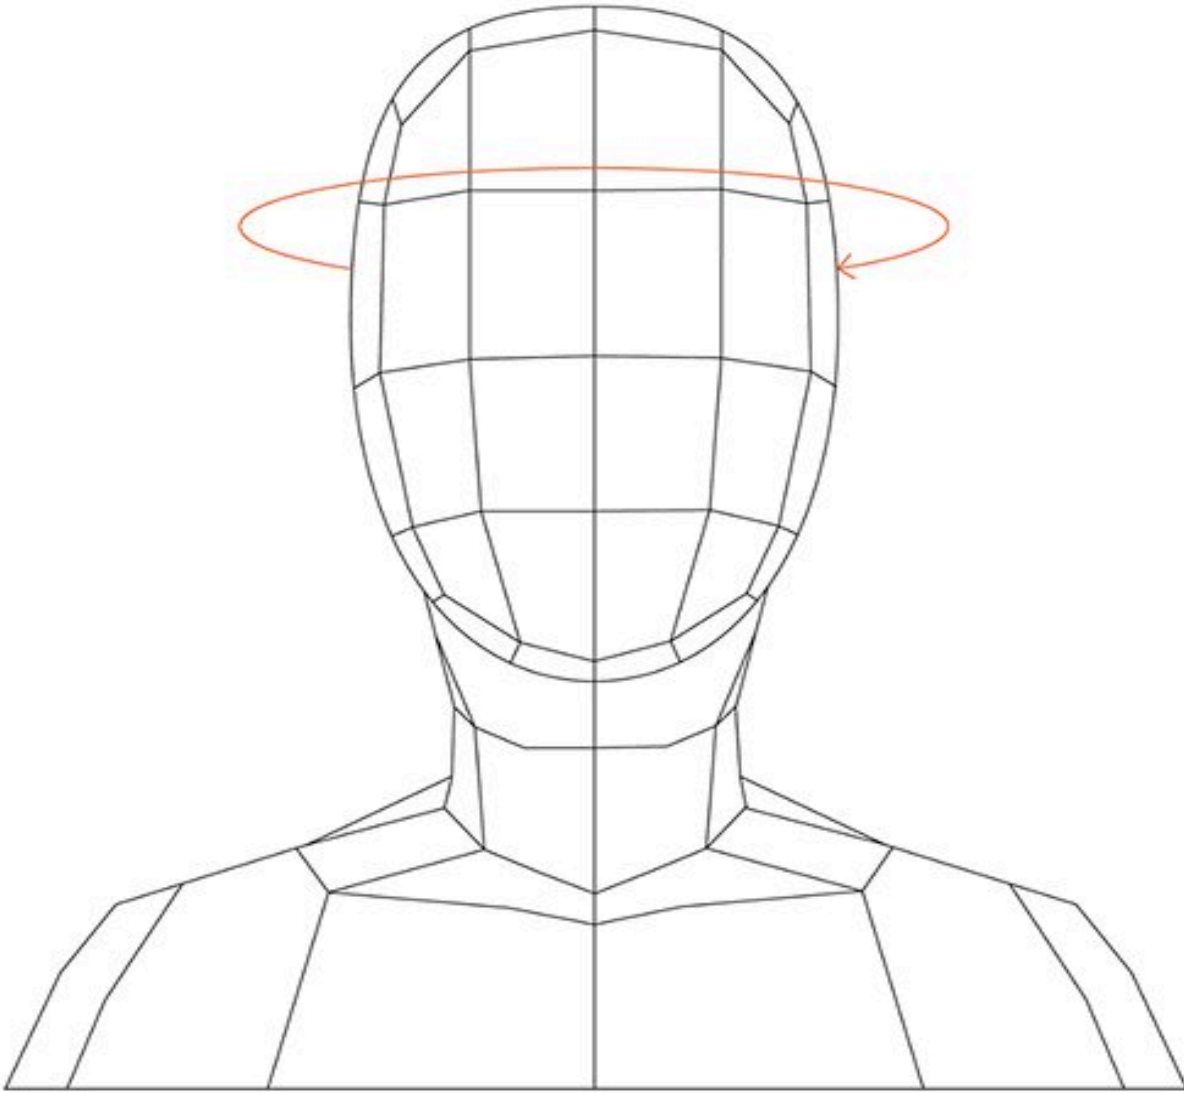

# 2026 POC Axion MTB Helmet - Size Chart

## Size Chart in CM

size	Head
XS	48 - 52
S	51 - 54
M	55 - 58
L	59 - 62

## Size Chart in Inches

size	Head
XS	19 - 20.5
S	20 - 21.5
M	21.5 - 23
L	23 - 24.5

Sizes are based on the circumference of your head. To determine the correct size, wrap a measuring tape around your head as shown in the diagram. Once you have determined your measurement, use the chart here to find your correct size.