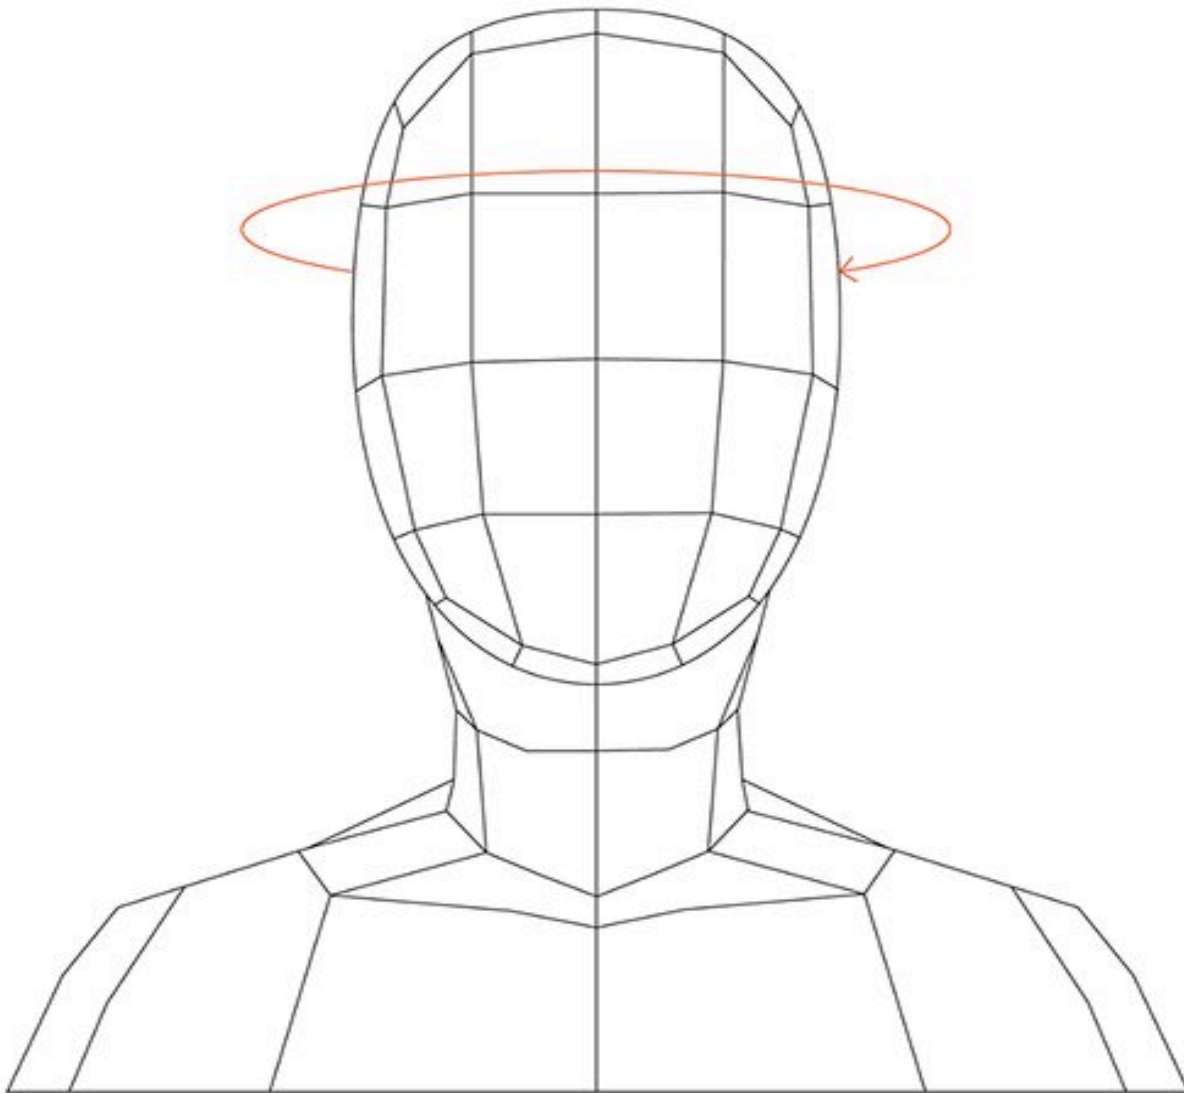

2026 POC Coron Air Carbon Mips MTB Helmet - Carbon Black - Size Chart

Size Chart in CM

size	Head
XS	19 - 20.5
S	20 - 21.5
M	21.5 - 23
L	23 - 24.5

Size Chart in Inches

size	Head
XS	48 - 52
S	51 - 54
M	55 - 58

L	59 - 62
---	---------

Sizes are based on the circumference of your head. To determine the correct size, wrap a measuring tape around your head as shown in the diagram. Once you have determined your measurement, use the chart here to find your correct size.