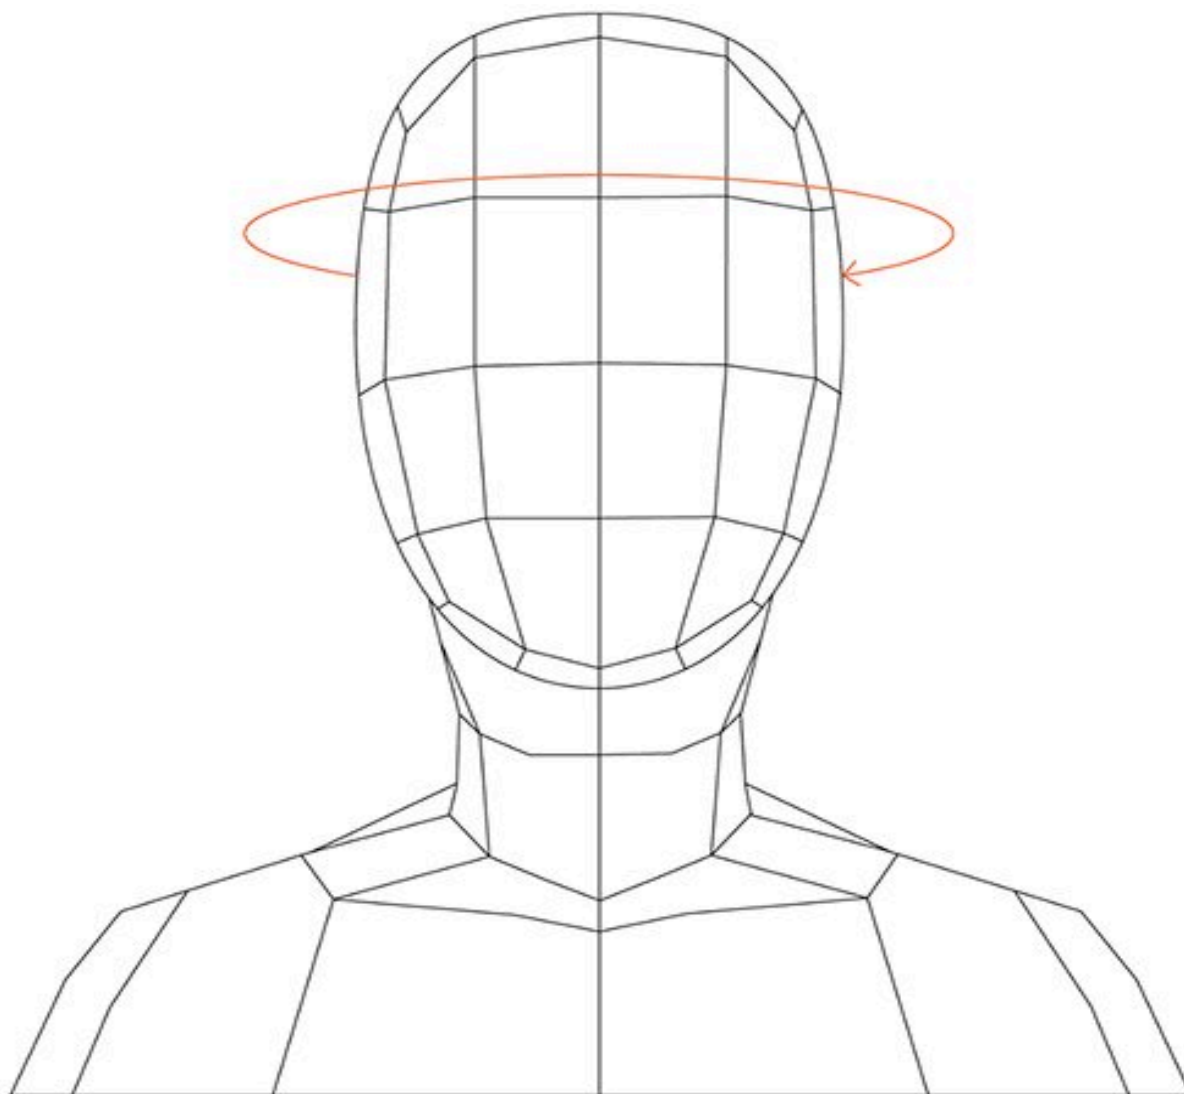

2026 POC Coron Air Mips MTB Helmet Robin Goomes Edition - Goomes Checkers - Size Chart

Size Chart in CM

size	Head
XS	19 - 20.5
S	20 - 21.5
M	21.5 - 23
L	23 - 24.5

Size Chart in Inches

size	Head
XS	48 - 52
S	51 - 54
M	55 - 58

L	59 - 62
---	---------

Sizes are based on the circumference of your head. To determine the correct size, wrap a measuring tape around your head as shown in the diagram. Once you have determined your measurement, use the chart here to find your correct size.