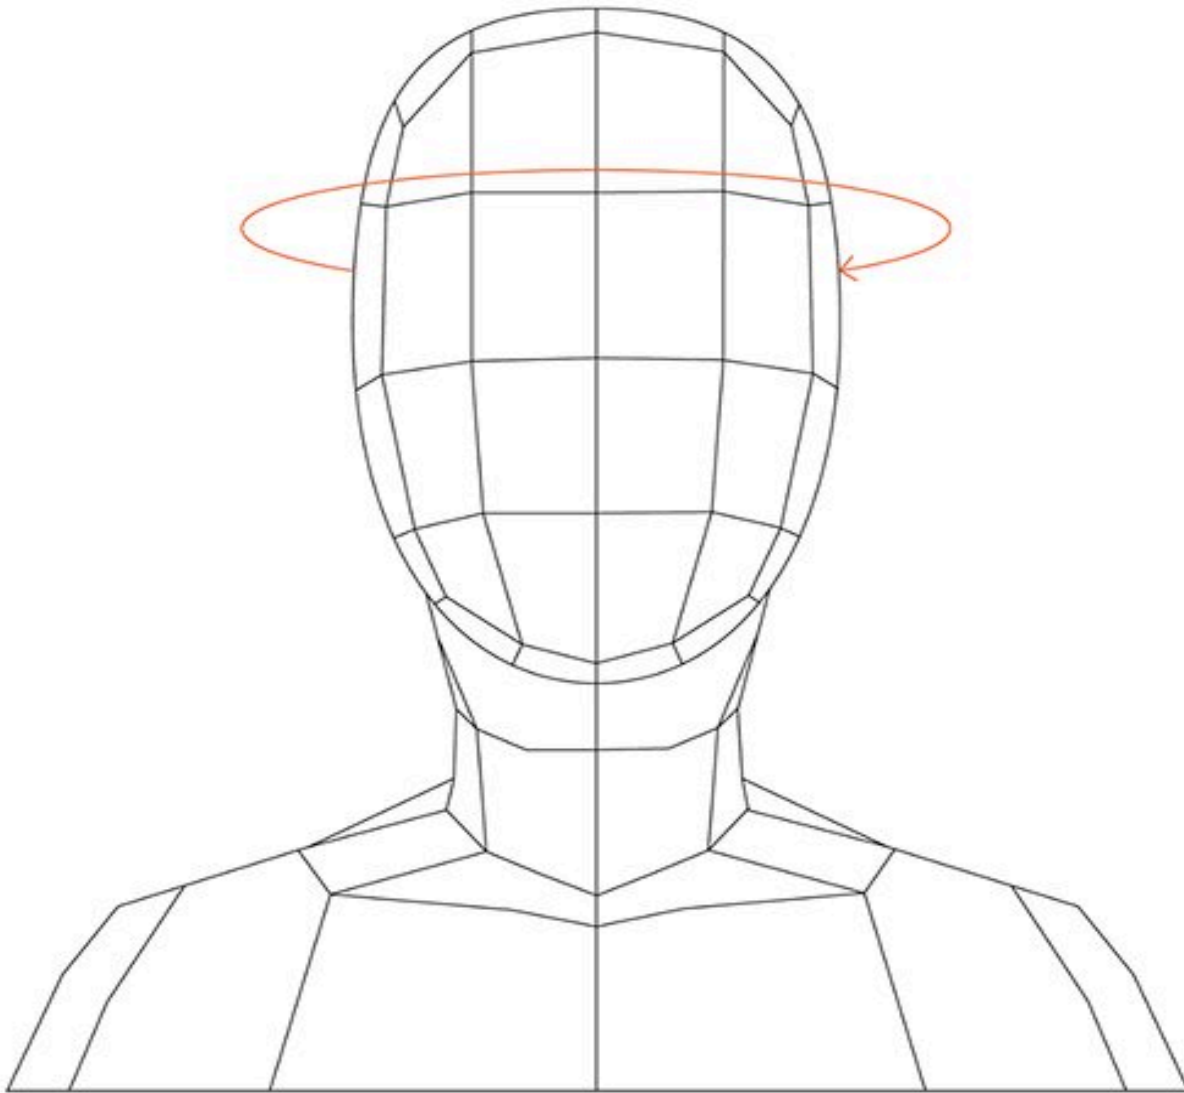

2026 POC Coron Air Mips MTB Helmet - Size Chart

Size Chart in CM

size	Head
XS	19 - 20.5
S	20 - 21.5
M	21.5 - 23
L	23 - 24.5

Size Chart in Inches

size	Head
XS	48 - 52
S	51 - 54
M	55 - 58
L	59 - 62

Sizes are based on the circumference of your head. To determine the correct size, wrap a measuring tape around your head as shown in the diagram. Once you have determined your measurement, use the chart here to find your correct size.