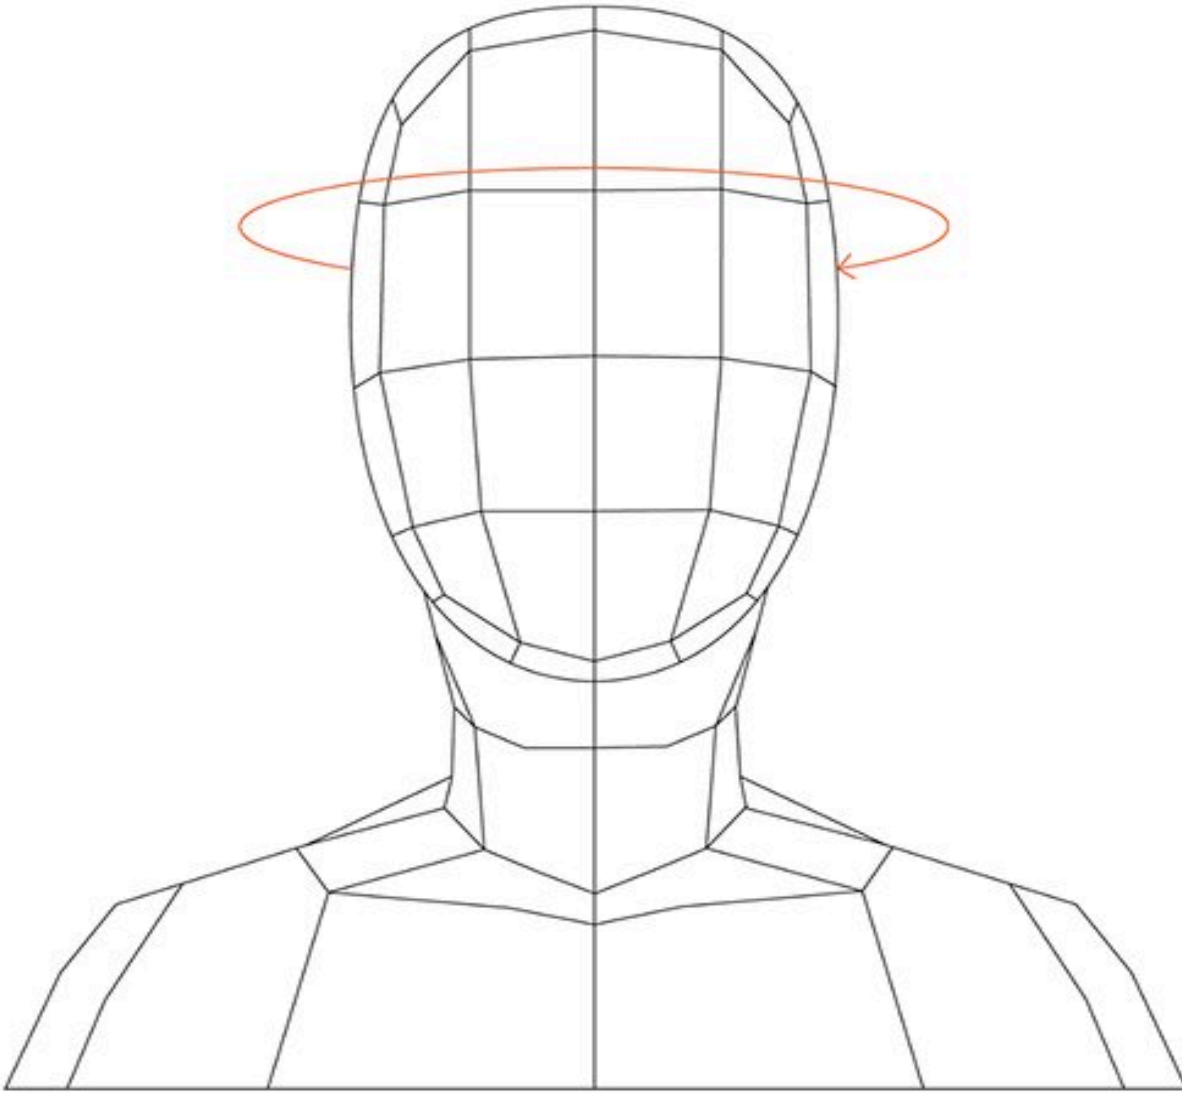

2026 POC Crane Mips Bike Helmet - Hydrogen White - Size Chart

Size Chart in CM

size	Head
S	20 - 21.5
M	21.5 - 23
L	23 - 24.5

Size Chart in Inches

size	Head
S	51 - 54
M	55 - 58
L	59 - 62

Sizes are based on the circumference of your head. To determine the correct size, wrap a measuring tape around your head as shown in the diagram. Once you have determined your measurement, use the chart here to find your

correct size.