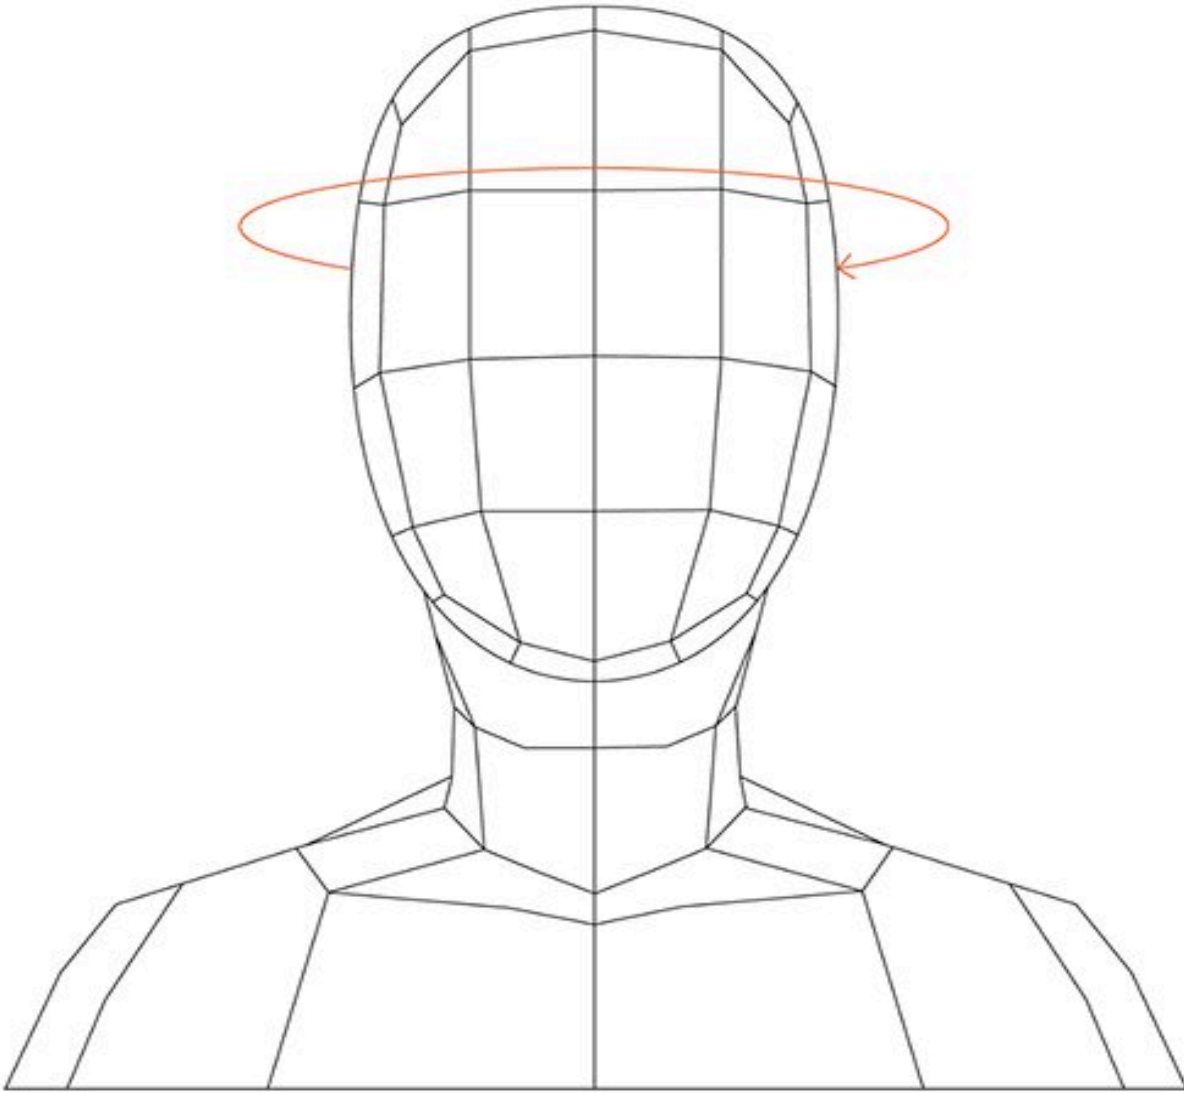

# 2026 POC Cularis MTB Helmet - Size Chart

## Size Chart in CM

size	Head
XS	19 - 20.5
S	20 - 21.5
M	21.5 - 23
L	23 - 24.5

## Size Chart in Inches

size	Head
XS	48 - 52
S	51 - 54
M	55 - 58
L	59 - 62

Sizes are based on the circumference of your head. To determine the correct size, wrap a measuring tape around your head as shown in the diagram. Once you have determined your measurement, use the chart here to find your correct size.