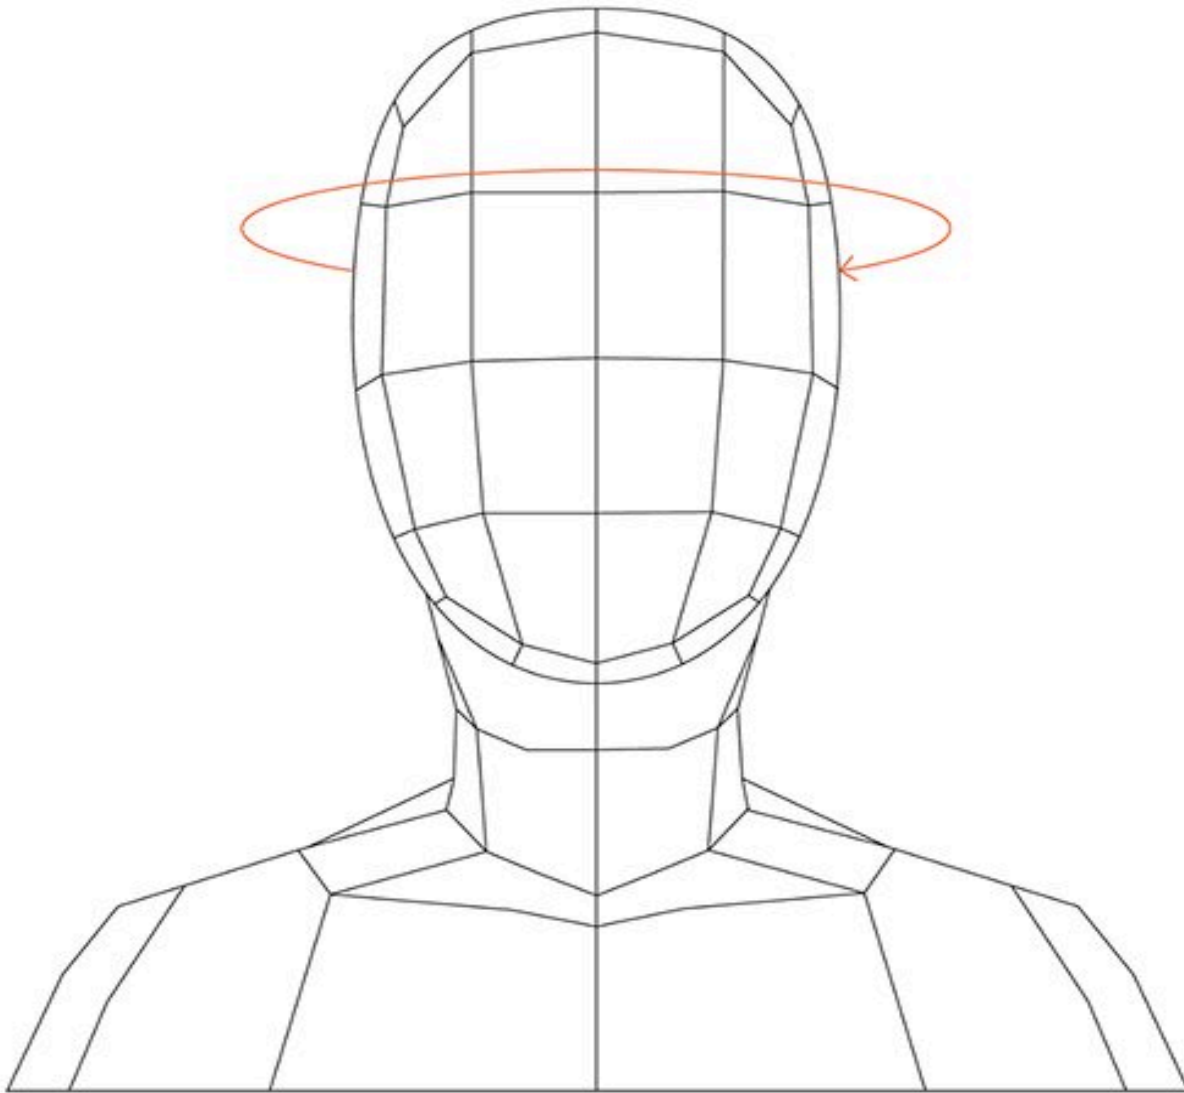

2026 POC Cytal Amani Edition - Mizizi - Size Chart

Size Chart in CM

size	Head
S	50 - 56
M	54 - 59
L	56 - 61

Size Chart in Inches

size	Head
S	19.5 - 22
M	21.5 - 23
L	22 - 24

Sizes are based on the circumference of your head. To determine the correct size, wrap a measuring tape around your head as shown in the diagram. Once you have determined your measurement, use the chart here to find your

correct size.