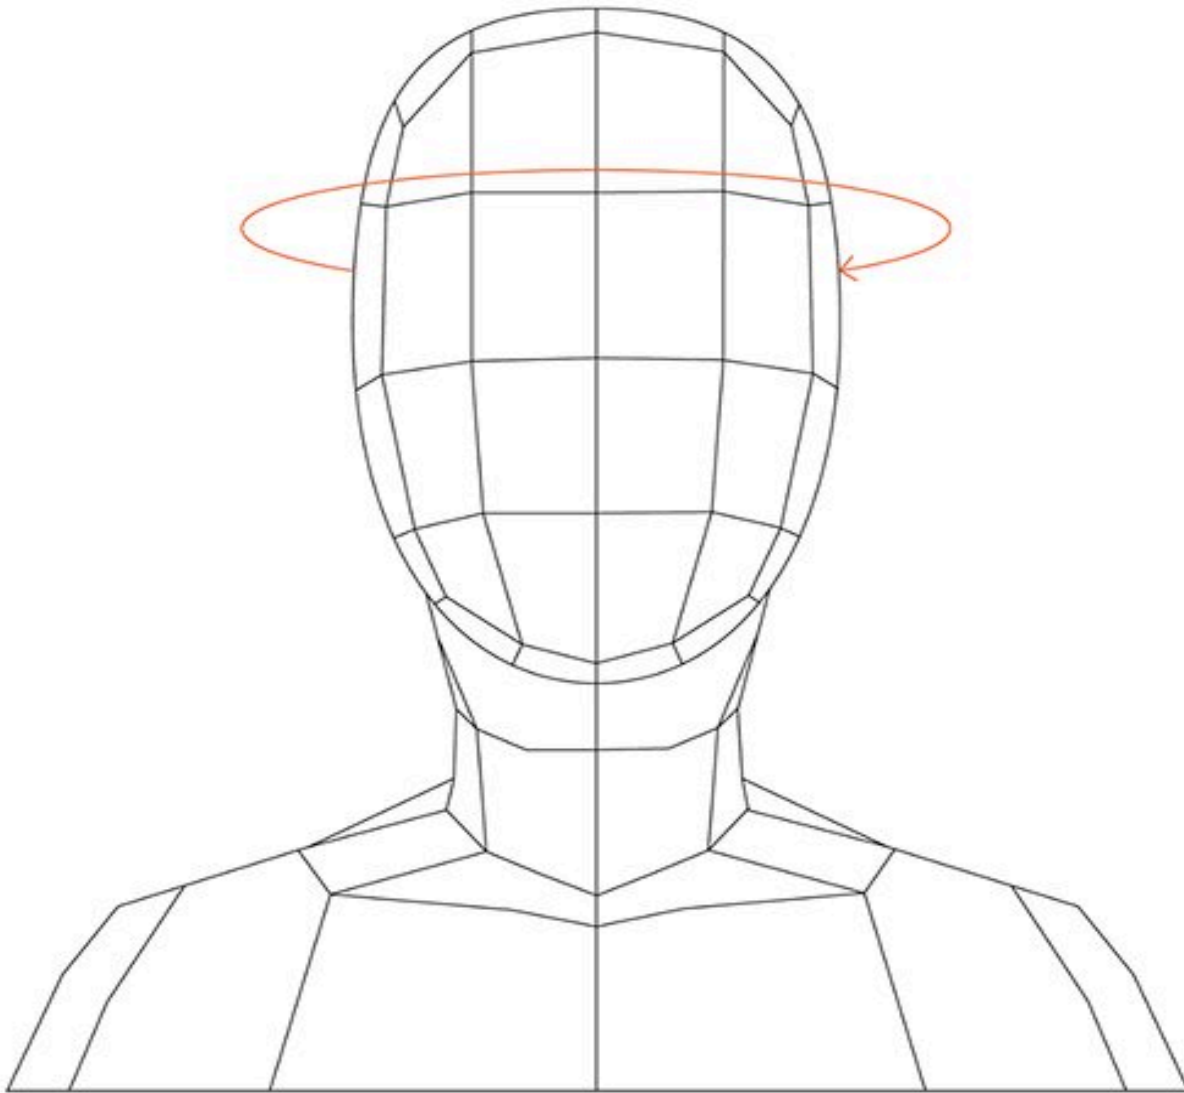

2026 POC Kortal Race Mips MTB Helmet - Size Chart

Size Chart in CM

size	Head
XS	19 - 20.5
S	20 - 21.5
M	21.5 - 23
L	23 - 24.5

Size Chart in Inches

size	Head
XS	48 - 52
S	51 - 54
M	55 - 58
L	59 - 62

Sizes are based on the circumference of your head. To determine the correct size, wrap a measuring tape around your head as shown in the diagram. Once you have determined your measurement, use the chart here to find your correct size.