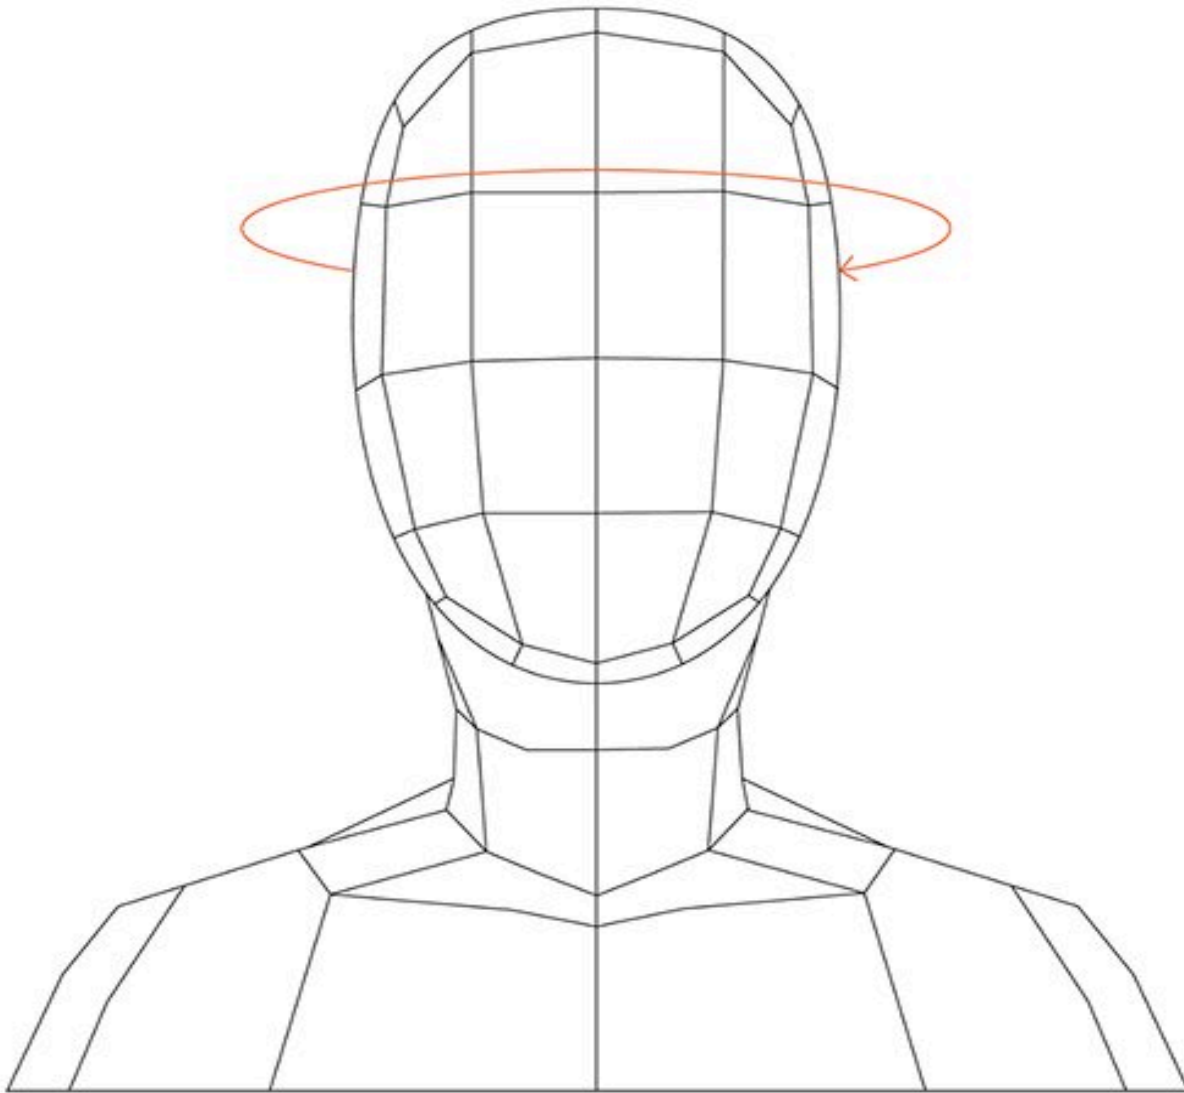

# 2026 POC Omne Air Resistance Mips Bike Helmet - Size Chart

## Size Chart in CM

size	Head
S	19.5 - 22
M	21.5 - 23
L	22 - 24

## Size Chart in Inches

size	Head
S	50 - 56
M	54 - 59
L	56 - 61

Sizes are based on the circumference of your head. To determine the correct size, wrap a measuring tape around your head as shown in the diagram. Once you have determined your measurement, use the chart here to find your

correct size.