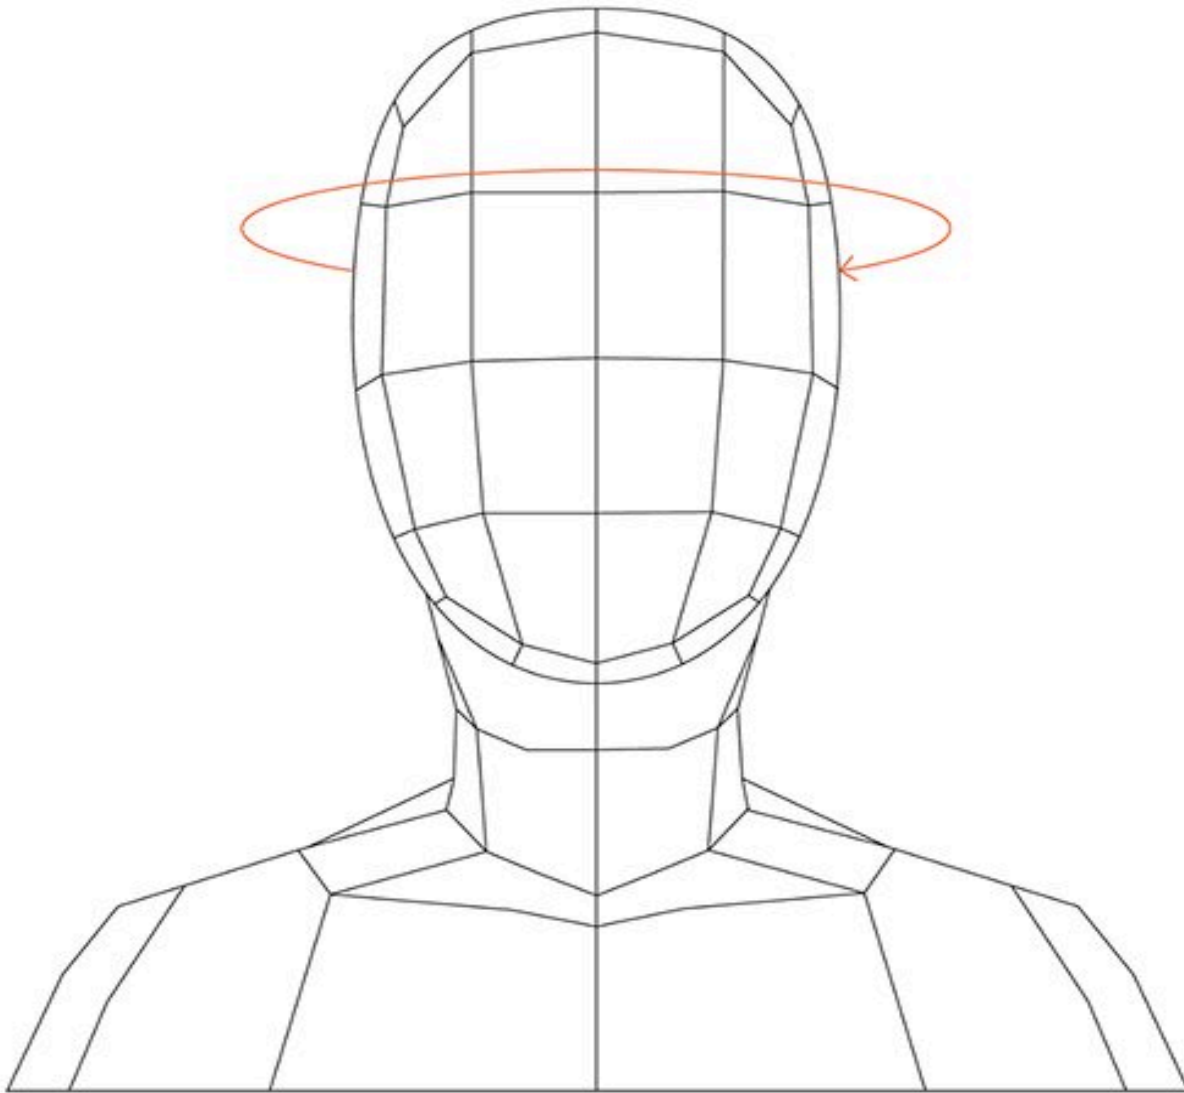

# 2026 POC Omne Ultra Mips Gravel Cycling Helmet - Size Chart

## Size Chart in CM

| size | Head      |
|------|-----------|
| S    | 19.5 - 22 |
| M    | 21.5 - 23 |
| L    | 22 - 24   |

## Size Chart in Inches

| size | Head    |
|------|---------|
| S    | 50 - 56 |
| M    | 54 - 59 |
| L    | 56 - 61 |

Sizes are based on the circumference of your head. To determine the correct size, wrap a measuring tape around your head as shown in the diagram. Once you have determined your measurement, use the chart here to find your

correct size.