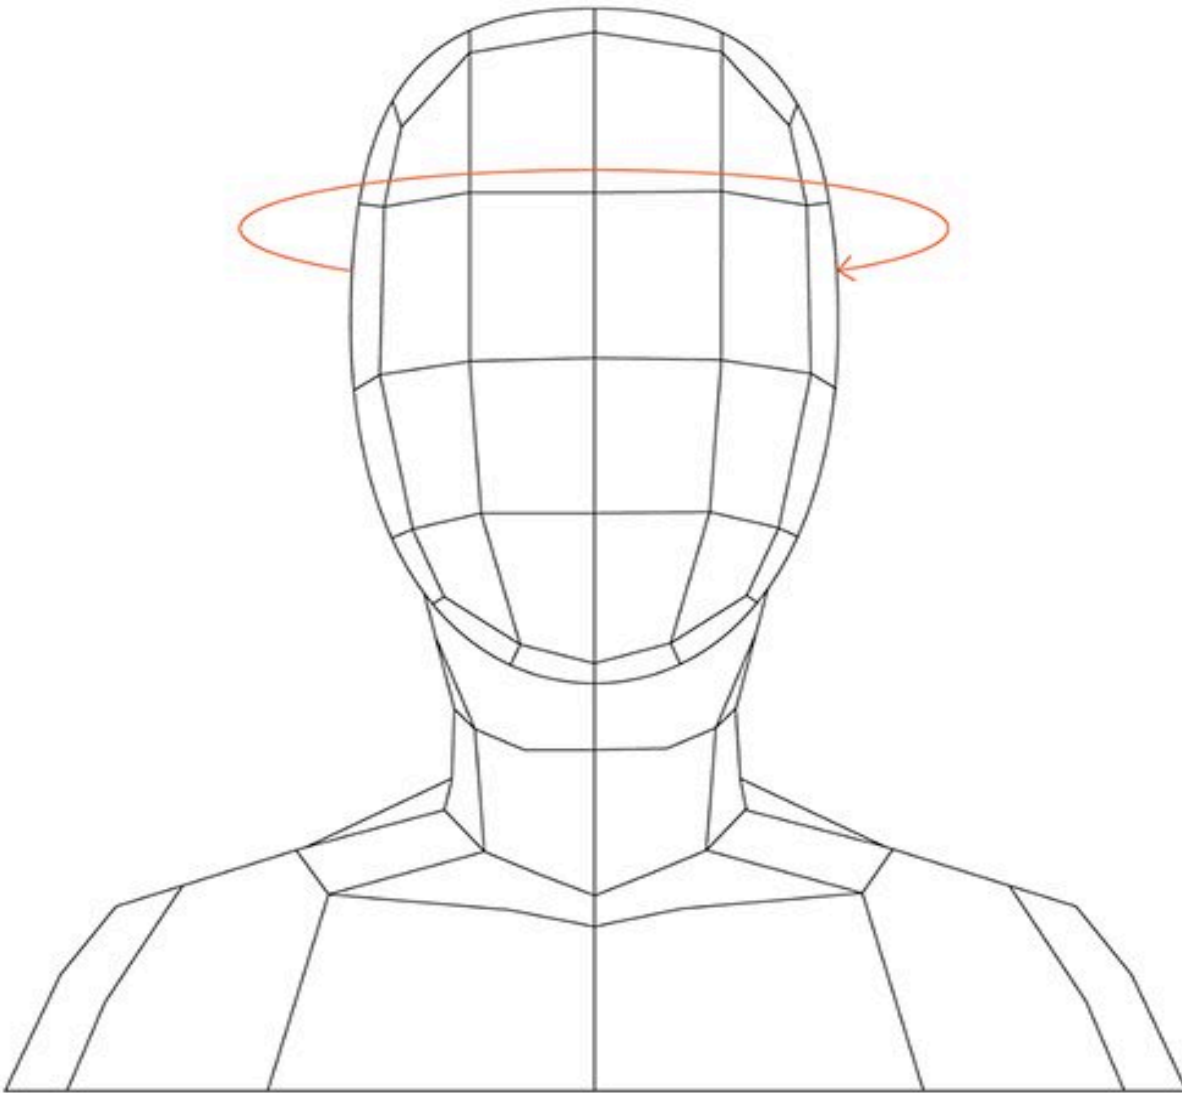

2026 POC Otocon MTB Helmet - Uranium Black Matt - Size Chart

Size Chart in CM

size	Head
XS	48 - 52
S	51 - 54
M	55 - 58
L	59 - 62

Size Chart in Inches

size	Head
XS	19 - 20.5
S	20 - 21.5
M	21.5 - 23
L	23 - 24.5

Sizes are based on the circumference of your head. To determine the correct size, wrap a measuring tape around your head as shown in the diagram. Once you have determined your measurement, use the chart here to find your correct size.