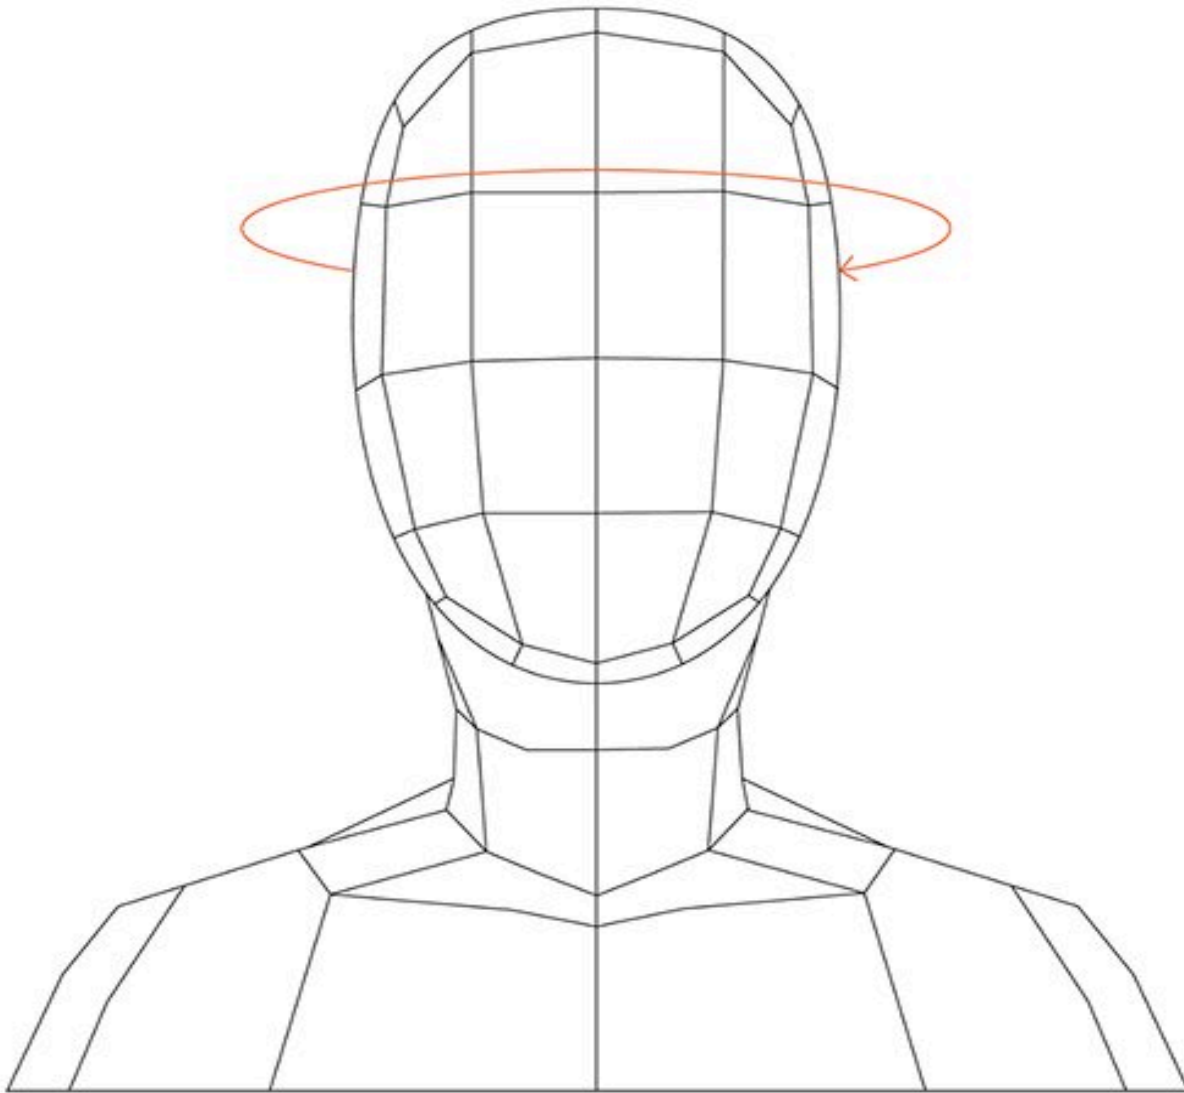

2026 POC Pocito Omne Mips Bike Helmet - Size Chart

Size Chart in CM

size	Head
XS	19 - 20.5
S	20 - 22

Size Chart in Inches

size	Head
XS	48 - 52
S	51 - 56

Sizes are based on the circumference of your head. To determine the correct size, wrap a measuring tape around your head as shown in the diagram. Once you have determined your measurement, use the chart here to find your correct size.