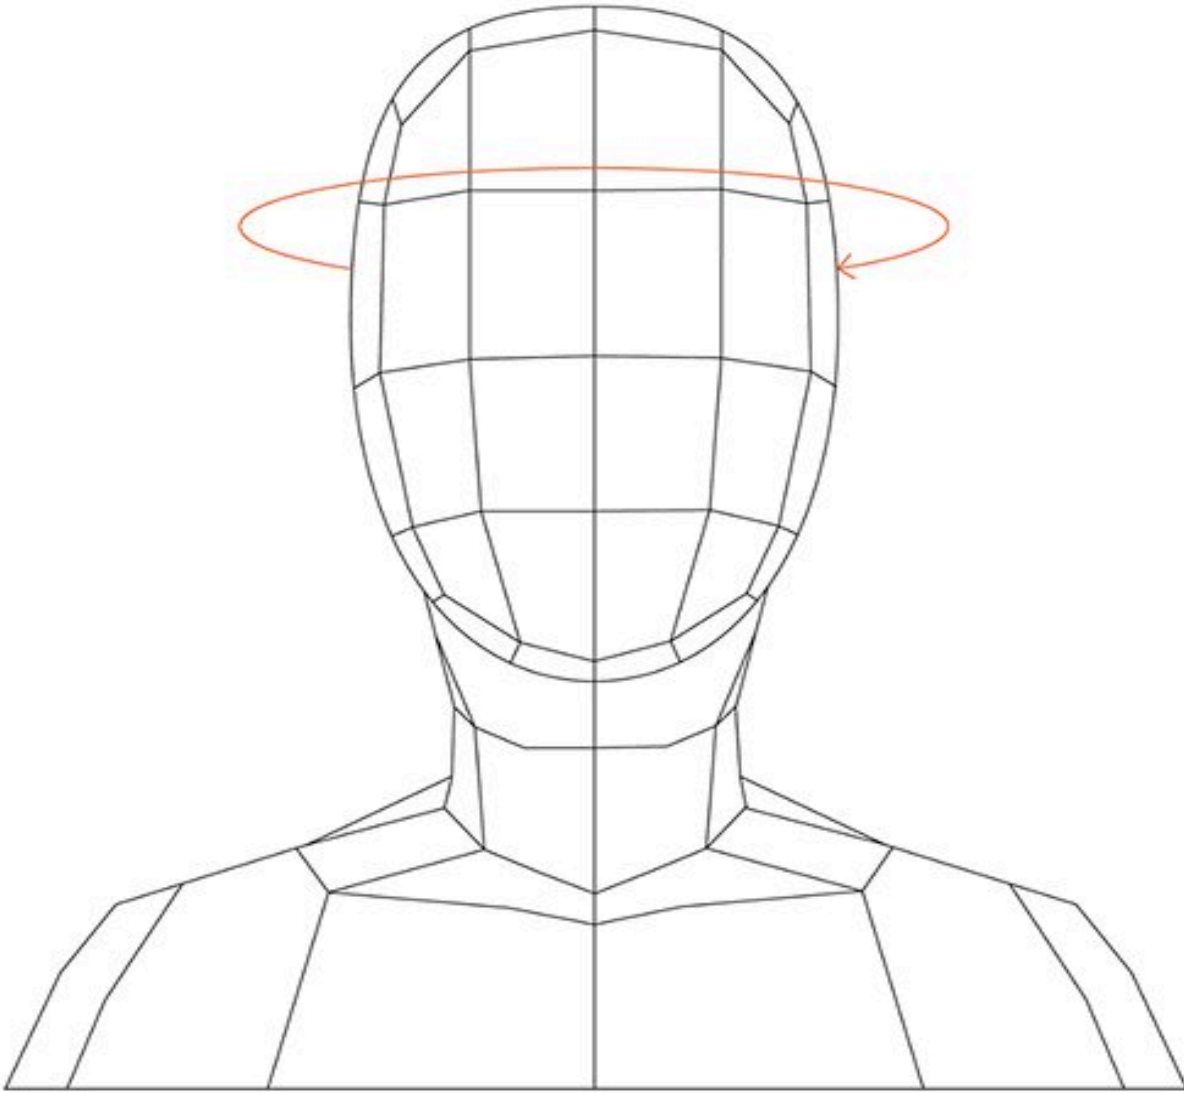

2026 POC Tectal MTB Helmet - Size Chart

Size Chart in CM

size	Head
XS	48 - 52
S	51 - 54
M	55 - 58
L	59 - 62

Size Chart in Inches

size	Head
XS	19 - 20.5
S	20 - 21.5
M	21.5 - 23
L	23 - 24.5

Sizes are based on the circumference of your head. To determine the correct size, wrap a measuring tape around your head as shown in the diagram. Once you have determined your measurement, use the chart here to find your correct size.